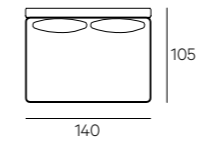

TECHNICAL DRAWINGS