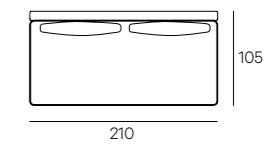

TECHNICAL DRAWINGS