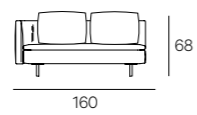

TECHNICAL DATA

Cm 105x78h
Cm 105x68h

Seat cm 42h

TECHNICAL DRAWINGS