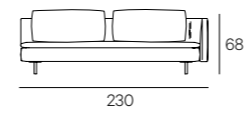

TECHNICAL DRAWINGS