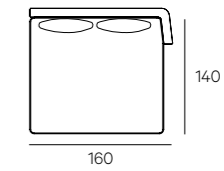

TECHNICAL DRAWINGS