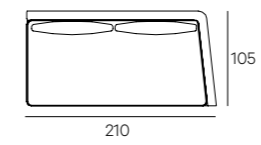

TECHNICAL DRAWINGS