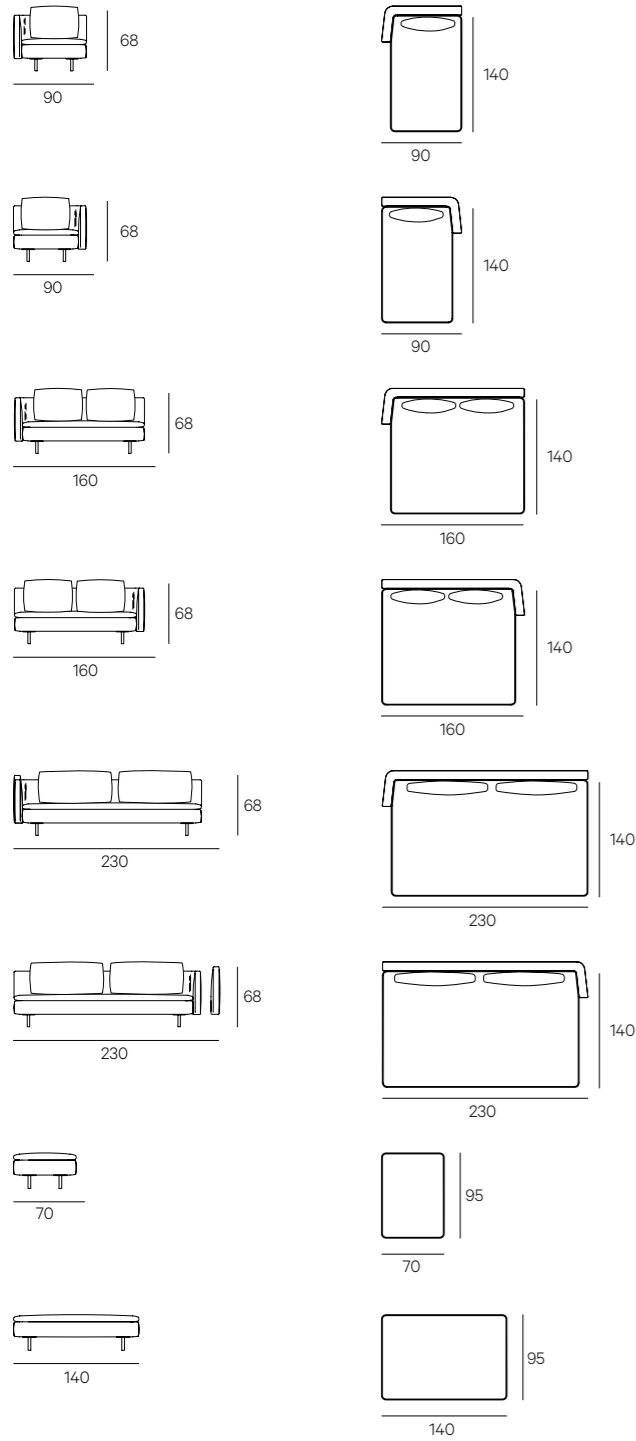

TECHNICAL DRAWINGS

TECHNICAL DRAWINGS

# HUMAN SOFA

DESIGN MASSIMO CASTAGNA

**STRUCTURE**

Norwegian softwood solidwood.

**PADDING**

Structure covered polyurethane sheet T35S + T40P top in SR75 with 100 gr resin sheet.  
 Seat cushion in Ecolypha 50 with pad in polyurethane T50 and VE40S, covered with duvet 100% white duck Gold Label 280 and anti-duvet 100% cotton fabric 210 gr.  
 Backrest cushions in PF21SM, covered with duvet 100% white duck Gold Label 280 and anti-duvet 100% cotton fabric 210 gr.

**UPHOLSTERY**

Leather or fabric from our range.

**LEGS**

In steel black burnished finish

**HENGE**

TECHNICAL DATA

Cm 105x78h  
Cm 105x68h

Seat cm 42h

TECHNICAL DRAWINGS

TECHNICAL DRAWINGS

TECHNICAL DRAWINGS

TECHNICAL DRAWINGS