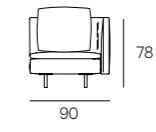

TECHNICAL DRAWINGS