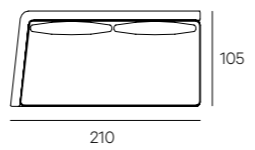

TECHNICAL DATA

Cm 105x78h
Cm 105x68h

Seat cm 42h

TECHNICAL DRAWINGS