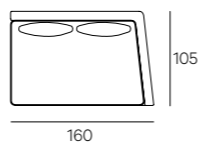

TECHNICAL DATA

Cm 105x78h
Cm 105x68h

Seat cm 42h

TECHNICAL DRAWINGS