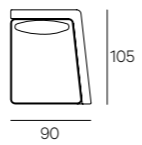

**UPHOLSTERY**

Leather or fabric from our range.

**LEGS**

In steel black burnished finish

**HENGE**

TECHNICAL DATA

Cm 105x78h  
Cm 105x68h

Seat cm 42h

TECHNICAL DRAWINGS

TECHNICAL DRAWINGS

TECHNICAL DRAWINGS

TECHNICAL DRAWINGS