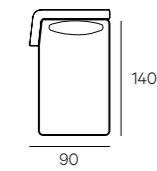

**UPHOLSTERY**

Leather or fabric from our range.

**LEGS**

In steel black burnished finish

**HENGE**

TECHNICAL DATA

Cm 105x78h  
Cm 105x68h

Seat cm 42h

TECHNICAL DRAWINGS

TECHNICAL DRAWINGS

TECHNICAL DRAWINGS

TECHNICAL DRAWINGS