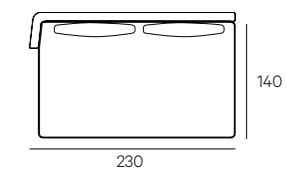

TECHNICAL DRAWINGS