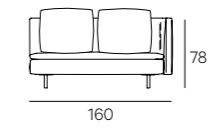

TECHNICAL DRAWINGS