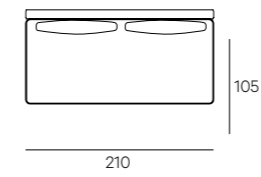

TECHNICAL DRAWINGS