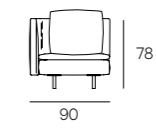

TECHNICAL DRAWINGS