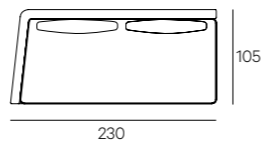

TECHNICAL DATA

Cm 105x78h
Cm 105x68h

Seat cm 42h

TECHNICAL DRAWINGS