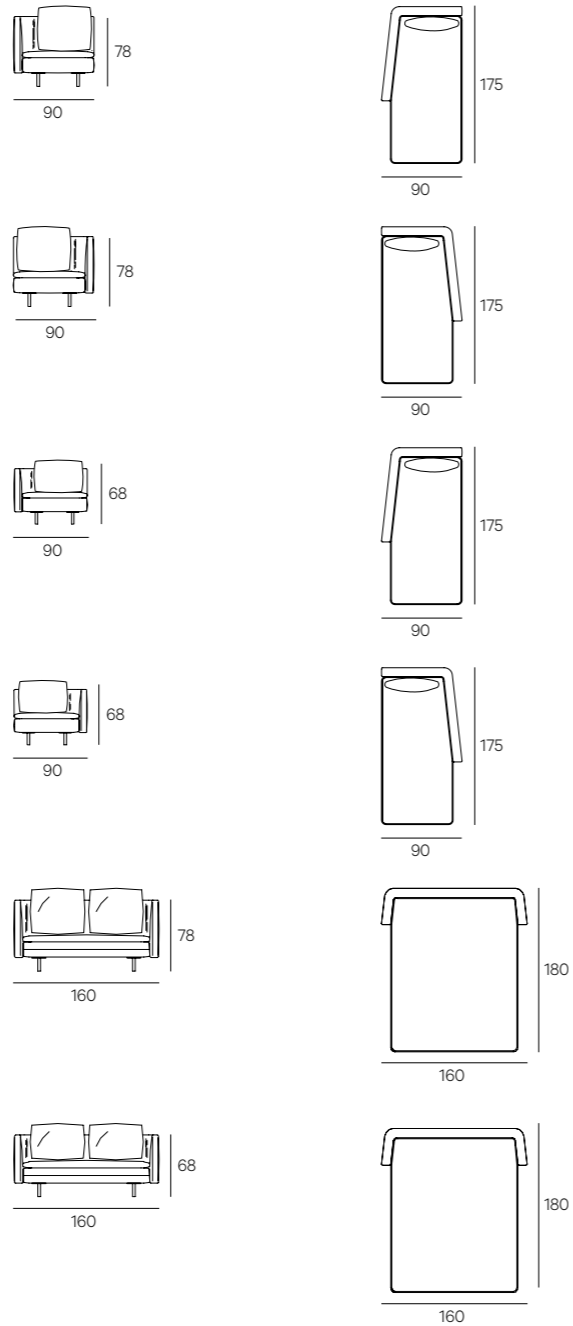

TECHNICAL DRAWINGS

TECHNICAL DRAWINGS

# HUMAN SOFA

DESIGN MASSIMO CASTAGNA

**STRUCTURE**

Norwegian softwood solidwood.

**PADDING**

Structure covered polyurethane sheet T35S + T40P top in SR75 with 100 gr resin sheet.  
 Seat cushion in Ecolypha 50 with pad in polyurethane T50 and VE40S, covered with duvet 100% white duck Gold Label 280 and anti-duvet 100% cotton fabric 210 gr.  
 Backrest cushions in PF21SM, covered with duvet 100% white duck Gold Label 280 and anti-duvet 100% cotton fabric 210 gr.

**UPHOLSTERY**

Leather or fabric from our range.

**LEGS**

In steel black burnished finish

**HENGE**

TECHNICAL DATA

Cm 105x78h  
Cm 105x68h

Seat cm 42h