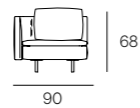

TECHNICAL DATA

Cm 105x78h
Cm 105x68h

Seat cm 42h

TECHNICAL DRAWINGS