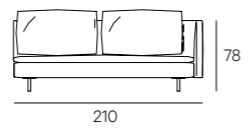

TECHNICAL DATA

Cm 105x78h
Cm 105x68h

Seat cm 42h

TECHNICAL DRAWINGS