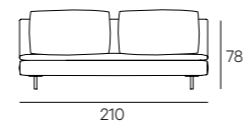

TECHNICAL DRAWINGS