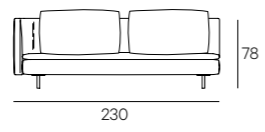

TECHNICAL DATA

Cm 105x78h
Cm 105x68h

Seat cm 42h

TECHNICAL DRAWINGS