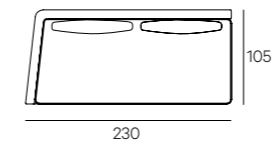

TECHNICAL DRAWINGS