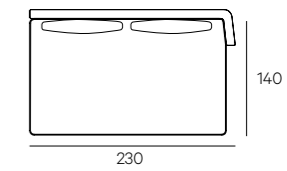

TECHNICAL DRAWINGS