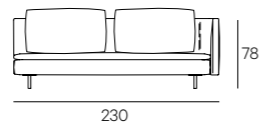

TECHNICAL DATA

Cm 105x78h
Cm 105x68h

Seat cm 42h

TECHNICAL DRAWINGS