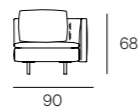

TECHNICAL DATA

Cm 105x78h
Cm 105x68h

Seat cm 42h

TECHNICAL DRAWINGS