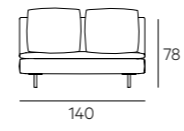

TECHNICAL DRAWINGS