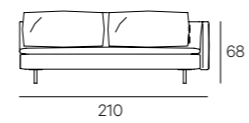

TECHNICAL DRAWINGS