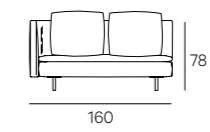

TECHNICAL DRAWINGS