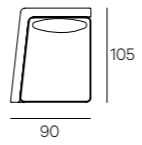

**UPHOLSTERY**

Leather or fabric from our range.

**LEGS**

In steel black burnished finish

**HENGE**

TECHNICAL DATA

Cm 105x78h  
Cm 105x68h

Seat cm 42h

TECHNICAL DRAWINGS

TECHNICAL DRAWINGS

TECHNICAL DRAWINGS

TECHNICAL DRAWINGS