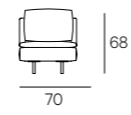

TECHNICAL DRAWINGS