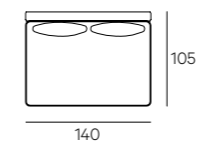

TECHNICAL DRAWINGS