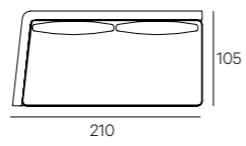

TECHNICAL DATA

Cm 105x78h
Cm 105x68h

Seat cm 42h

TECHNICAL DRAWINGS