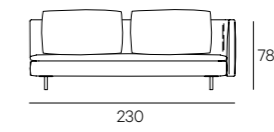

TECHNICAL DRAWINGS