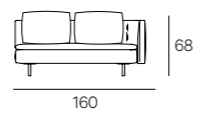

TECHNICAL DATA

Cm 105x78h
Cm 105x68h

Seat cm 42h

TECHNICAL DRAWINGS