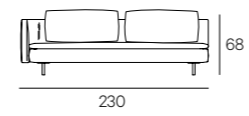

TECHNICAL DRAWINGS