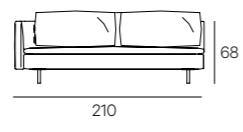

TECHNICAL DATA

Cm 105x78h
Cm 105x68h

Seat cm 42h

TECHNICAL DRAWINGS