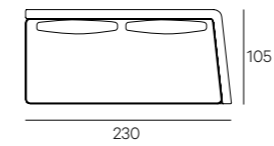

TECHNICAL DRAWINGS