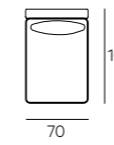

**UPHOLSTERY**

Leather or fabric from our range.

**LEGS**

In steel black burnished finish

**HENGE**

TECHNICAL DATA

Cm 105x78h  
Cm 105x68h

Seat cm 42h

TECHNICAL DRAWINGS

TECHNICAL DRAWINGS

TECHNICAL DRAWINGS

TECHNICAL DRAWINGS