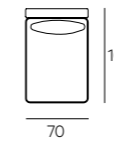

**UPHOLSTERY**

Leather or fabric from our range.

**LEGS**

In steel black burnished finish

**HENGE**

TECHNICAL DATA

Cm 105x78h  
Cm 105x68h

Seat cm 42h

TECHNICAL DRAWINGS

TECHNICAL DRAWINGS

TECHNICAL DRAWINGS

TECHNICAL DRAWINGS