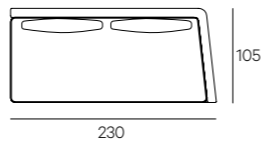

TECHNICAL DATA

Cm 105x78h
Cm 105x68h

Seat cm 42h

TECHNICAL DRAWINGS