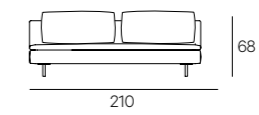

TECHNICAL DRAWINGS