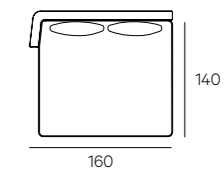

TECHNICAL DRAWINGS