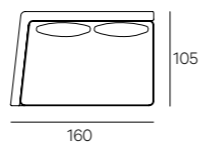

TECHNICAL DATA

Cm 105x78h
Cm 105x68h

Seat cm 42h

TECHNICAL DRAWINGS