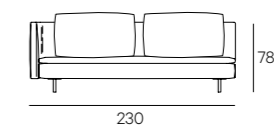

TECHNICAL DRAWINGS