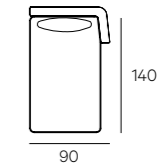

**UPHOLSTERY**

Leather or fabric from our range.

**LEGS**

In steel black burnished finish

**HENGE**

TECHNICAL DATA

Cm 105x78h  
Cm 105x68h

Seat cm 42h

TECHNICAL DRAWINGS

TECHNICAL DRAWINGS

TECHNICAL DRAWINGS

TECHNICAL DRAWINGS