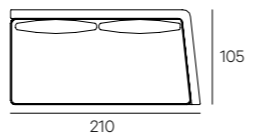

TECHNICAL DATA

Cm 105x78h
Cm 105x68h

Seat cm 42h

TECHNICAL DRAWINGS