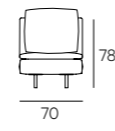

TECHNICAL DRAWINGS