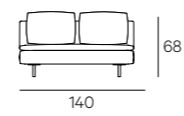

TECHNICAL DRAWINGS