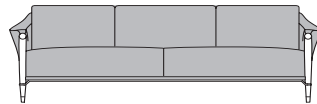

MELTING LIGHT Sofa

Designer: Frank Jiang

Year: 2018

DESCRIPTION

Melting Light collection 3 seater sofa. Wooden structure, finished in sand color walnut solid wood and veneer. Brushed gold metal details, also available with gold brushed metal details. Available with leather and fabric covering. More wooden finishes, fabrics and leathers are available in our samples books.

DRAWINGS

measures in cm

215

252