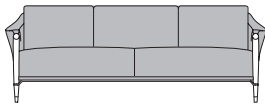

DRAWINGS

measures in cm

215