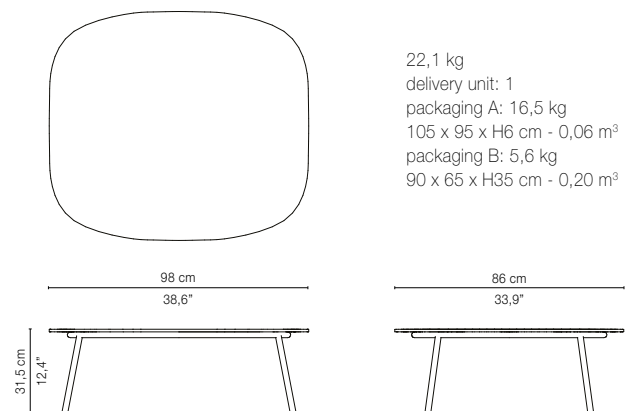

05386-10 - Coffee table

* The cushions on the drawings are not included in the article. Appearances, measurements and weights may slightly differ from reality.