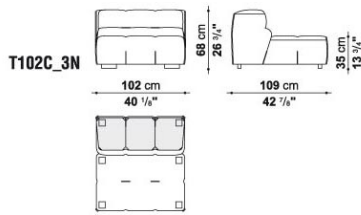

TUFTY-TOO

TECHNICAL DRAWINGS

T102C_3N

T102C_4N