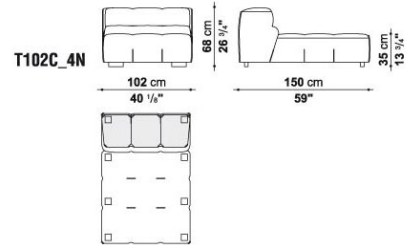

TUFTY-TOO

TECHNICAL DRAWINGS

T102C_3N

T102C_4N