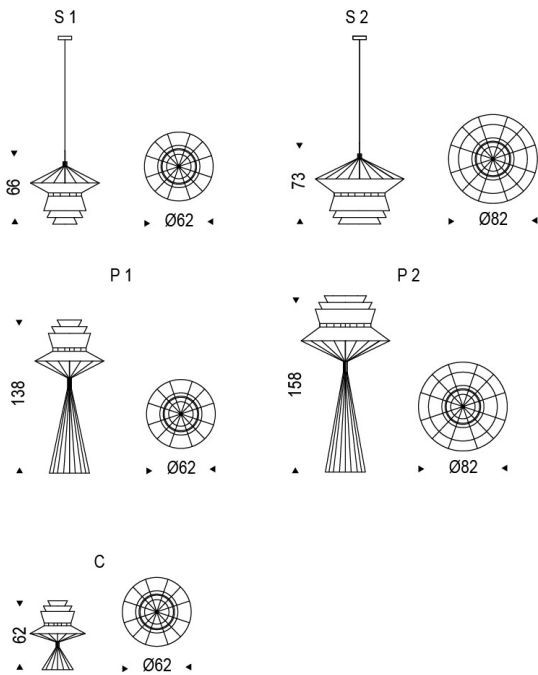

DIMENSIONS

ø62x138h - P1
 ø62x62h - C
 ø62x66h - S1
 ø82x158h - P2
 ø82x73h - S2

DESCRIPTION

Ceiling lamp, floor lamp and table lamp with matt black (OP73) painted steel or nickel. Lampshade fabric in ivory, brown or black colour.