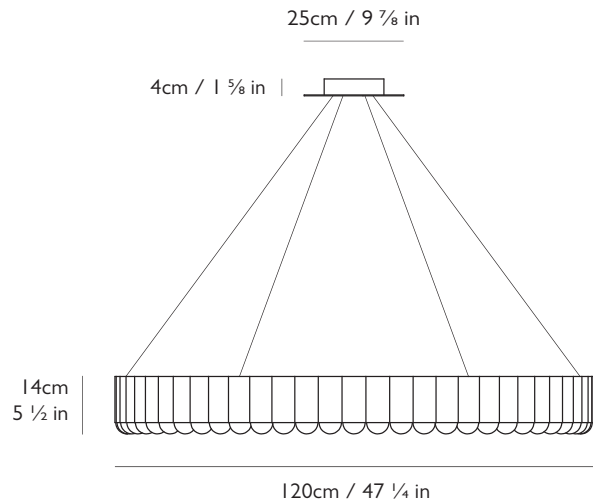

LEE BROOM

CAROUSEL XL

PRODUCT DETAILS

Name

Carousel XL

Finish & Product Code	110-130v	220-240v
Polished Gunmetal ●	CA0130	CA0030
Polished Gold ●	CA0131	CA0031
Polished Chrome ●	CA0132	CA0032
Matte Black ●	CA0133	CA0033

Materials

Steel, glass

Illumination 110-130v

120w, 2700k, 1150 lumen

Bulb: E26, 2w LED, 100 lumen, 10k hrs (60x supplied), CRI 80

Illumination 220-240v

120w, 2700k, 1150 lumen

Bulb: E27, 2w LED, 100 lumen, 10k hrs (60x supplied), CRI 80

Dimming

Dimmable. Mains voltage. TRIAC / Leading edge

Certification

UL, cUL (110-130v)

CE, CB (220-240v)

Year of Design

2014

Dimensions

H 14cm x Dia 120cm / H 5 1/2 in x Dia 47 1/4 in

Suspension

Min drop height: 55cm / 21 5/8 in

Max drop height: 280cm / 110 1/4 in

Adjustable steel cables

Cord

Length: 310cm / 122 in

Transparent casing

Ceiling Plate / Canopy

H 4cm x Dia 25cm / H 1 5/8 in x Dia 9 7/8 in

Round steel in matching finish

Weight

Product (net) 28kg / 61.7 lb / Boxed (gross) 48kg / 105.8 lb

1218rev07

For more information please contact:

US & Canada Inquiries: +1 212 804 8477 - 34 Greene Street, New York, NY 10013 - sales@leebroom.com

UK & Global Inquiries: +44 207 820 0742 - 95 Rivington Street, London, EC2A 3AY - info@leebroom.com

WWW.LEEBROOM.COM