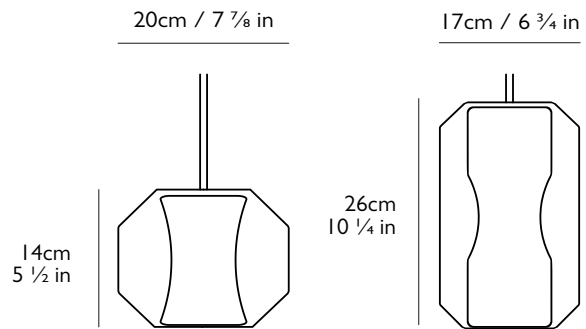

LEE BROOM

CHAMBER

PRODUCT DETAILS

Name

Chamber

Product Code	110-130v	220-240v
Chamber Small	CH0110	CH0010
Chamber Large	CH0120	CH0020

Materials

Carrara marble, crystal, steel

Chamber Small: H 14cm x Dia 20cm / H 5 1/2 in x Dia 7 7/8 in

Chamber Large: H 26cm x Dia 17cm / H 10 1/4 in x Dia 6 3/4 in

Suspension

Length: 300cm / 118 1/8 in

Adjustable cord

Transparent casing

Ceiling Plate / Canopy

H 3cm x Dia 12cm / H 1 1/8 in x Dia 4 3/4 in

Round steel in satin white finish

Weight

Small: Product (net) 2.7kg / 5.95 lb / Boxed (gross) 2.9kg / 6.3 lb

Large: Product (net) 3.3kg / 7.2 lb / Boxed (gross) 4.1kg / 9 lb