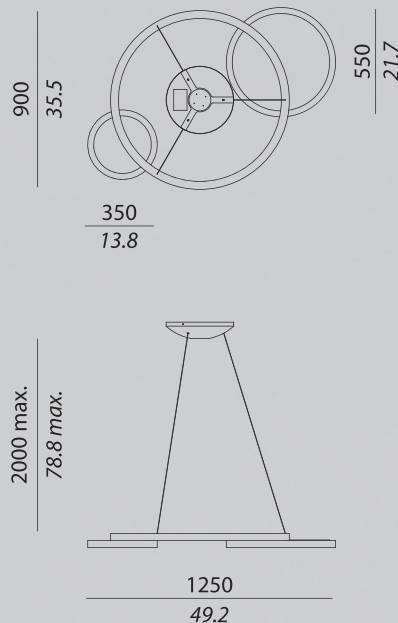

ECLISSE SO

TECHNICAL SHEET

UBICAZIONE / LOCATION : interni / *indoor*

CODICE IP / IP CODE : IP20

TIPOLOGIA / TYPOLOGY :

Lampada a sospensione / *Suspended lamp*

FINITURE e MATERIALI / FINISHES and MATERIALS :

Legno con finitura bronzo e bronzo chiaro / *Wood with bronze and light bronze finish*

Disco diffusore in alicrite effetto alabastro / *Diffuser disc in alicrite, alabaster effect*

CABLE

MATERIALE / MATERIAL :

Cavo in tessuto nero

Black fabric cable

LUNGHEZZA CAVO / LENGTH OF THE CABLE :

2000 mm

LIGHT SOURCE

FONTE inclusa / SOURCE included :

2 x Strip Led +

1 x COB Led

POTENZA / POWER :

Strip Led: 17 W + 29 W

COB Led: 33 W

TEMPERATURA DI COLORE / COLOUR TEMPERATURE :

2700 K

CRI : >93

EMISSIONE / EMISSION :

Strip Led: 590 Lm + 1000 Lm

COB Led: 2200 Lm

ALIMENTAZIONE / TENSION : 220 V

TECHNICAL DRAWINGS