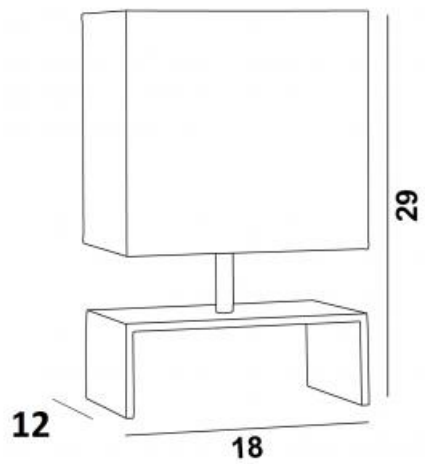

SHADE SIZES

18x12-18x12-17 cm

REFERENCE

2410

E27

40W
MAXI

**SWITCH
ON
CABLE**

**COMPATIBLE
LED BULB**

1,990

SIZES

H29 cm

BASE

18 x 12 x 6,5 cm

AVAILABLES FINISHES

29 - Brushed bronze - 029

33 - Brushed nickel - 1806 033