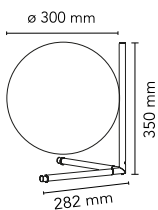

IC Lights Table 2

by Michael Anastassiades , 2014

Table lamp providing diffused light. Frame in brass, brushed and transparent varnished or chrome steel. Blown glass opal diffuser. Dimmer on the power chord.

Mounting	Table
Environment	Indoor
Weight	3.6 Kg
Light sources available	1 x LED 13W E27 1400lm 2700K [e] cod. RF26065 Dimmable 1 x LED 13W E27 1400lm 3000K [e] cod. RF25535 Dimmable 1 x LED 17W E27 1900lm 2700K [e] cod. RF26259 Dimmable 1 x LED 17W E27 2000lm 3000K [e] cod. RF26258 Dimmable