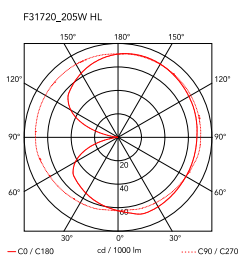

IC Lights Table 2

by Michael Anastassiades , 2014

Table lamp providing diffused light. Frame in brass, brushed and transparent varnished or chrome steel. Blown glass opal diffuser. Dimmer on the power chord.