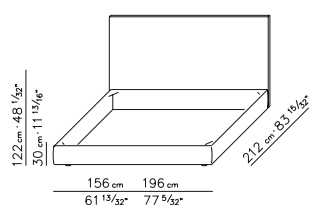

30X40/50X80/80X80 CM

FEET IN GLOSSY

TRANSPARENT METACRYLIC

MATTRESSES

DIMENSIONS TO BE

VERIFIED IN THE PRICE LIST

UPHOLSTERY IN REMO-

VABLE FABRIC OR LEATHER

DIMENSIONI US

SCHEDA TECNICA | DATA SHEET

BASE RIGIDA CON PIANALE IN LEGNO | BASE IN WOOD

	LETTO 160 BED 160	LETTO 170 BED 170	LETTO 180 BED 180	LETTO 200 BED 200
A	203 cm 79 29/32"	203 cm 79 29/32"	203 cm 79 29/32"	203 cm 79 29/32"
B	81 cm 31 7/8"	86 cm 33 27/32"	91 cm 35 13/16"	101 cm 39 3/4"
C	163 cm 64 3/16"	173 cm 68 1/8"	183 cm 72 1/16"	203 cm 79 29/32"

BASE CON PIANALE A DOGHE IN LEGNO | BASE WITH PLATFORM FITTED WITH WOODEN SLATS

	LETTO 160 BED 160	LETTO 170 BED 170	LETTO 180 BED 180	LETTO 200 BED 200	US QUEEN SIZE	US KING SIZE
A	203 cm 79 29/32"	203 cm 79 29/32"	203 cm 79 29/32"	203 cm 79 29/32"	81 3/32" 206 cm	81 3/32" 206 cm
B	163 cm 64 3/16"	173 cm 68 1/8"	183 cm 72 1/16"	203 cm 79 29/32"	61 13/32" 156 cm	77 5/32" 196 cm
A'	197 cm 77 9/16"	197 cm 77 9/16"	197 cm 77 9/16"	197 cm 77 9/16"	78 3/4" 200 cm	78 3/4" 200 cm
B'	153 cm 60 1/4"	163 cm 64 3/16"	173 cm 68 1/8"	193 cm 75 31/32"	57 15/32" 146 cm	73 7/32" 186 cm

SCHEDA TECNICA | DATA SHEET

BASE CONTENITORE APRIBILE PIANALE A DOGHE | STORAGE BASE WITH MECHANISM PLATFORM FITTED WITH WOODEN SLATS

	LETTO 160 BED 160	LETTO 170 BED 170	LETTO 180 BED 180	LETTO 200 BED 200	US QUEEN SIZE	US KING SIZE
A	203 cm 79 29/32"	203 cm 79 29/32"	203 cm 79 29/32"	203 cm 79 29/32"	81 3/32" 206 cm	81 3/32" 206 cm
B	163 cm 64 3/16"	173 cm 68 1/8"	183 cm 72 1/16"	203 cm 79 29/32"	61 13/32" 156 cm	77 5/32" 196 cm
A'	197 cm 77 9/16"	197 cm 77 9/16"	197 cm 77 9/16"	197 cm 77 9/16"	78 3/4" 200 cm	78 3/4" 200 cm
B'	153 cm 60 1/4"	163 cm 64 3/16"	173 cm 68 1/8"	193 cm 75 31/32"	57 15/32" 146 cm	73 7/32" 186 cm