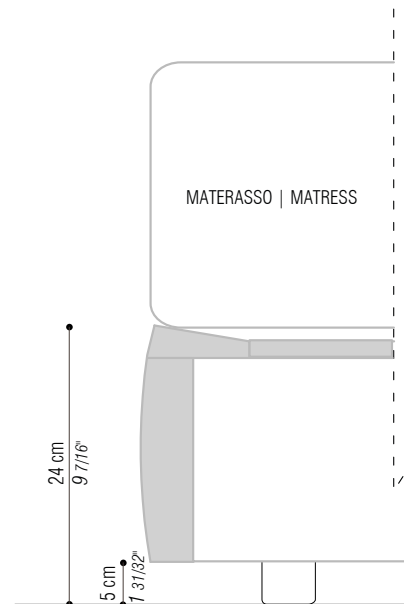

30X40/50X80/80X80 CM

FEET IN GLOSSY

TRANSPARENT METACRYLIC

MATTRESSES

DIMENSIONS TO BE

VERIFIED IN THE PRICE LIST

UPHOLSTERY IN REMO-

VABLE FABRIC OR LEATHER

DIMENSIONI US

SCHEDA TECNICA | DATA SHEET

BASE RIGIDA CON PIANALE IN LEGNO | BASE IN WOOD

	LETTO 160 BED 160	LETTO 170 BED 170	LETTO 180 BED 180	LETTO 200 BED 200
A	203 cm 79 29/32"	203 cm 79 29/32"	203 cm 79 29/32"	203 cm 79 29/32"
B	81 cm 31 7/8"	86 cm 33 27/32"	91 cm 35 13/16"	101 cm 39 3/4"
C	163 cm 64 3/16"	173 cm 68 1/8"	183 cm 72 1/16"	203 cm 79 29/32"

BASE CON PIANALE A DOGHE IN LEGNO | BASE WITH PLATFORM FITTED WITH WOODEN SLATS

	LETTO 160 BED 160	LETTO 170 BED 170	LETTO 180 BED 180	LETTO 200 BED 200	US QUEEN SIZE	US KING SIZE
A	203 cm 79 29/32"	203 cm 79 29/32"	203 cm 79 29/32"	203 cm 79 29/32"	81 3/32" 206 cm	81 3/32" 206 cm
B	163 cm 64 3/16"	173 cm 68 1/8"	183 cm 72 1/16"	203 cm 79 29/32"	61 13/32" 156 cm	77 5/32" 196 cm
A'	197 cm 77 9/16"	197 cm 77 9/16"	197 cm 77 9/16"	197 cm 77 9/16"	78 3/4" 200 cm	78 3/4" 200 cm
B'	153 cm 60 1/4"	163 cm 64 3/16"	173 cm 68 1/8"	193 cm 75 31/32"	57 15/32" 146 cm	73 7/32" 186 cm

SCHEDA TECNICA | DATA SHEET

BASE CONTENITORE APRIBILE PIANALE A DOGHE | STORAGE BASE WITH MECHANISM PLATFORM FITTED WITH WOODEN SLATS

	LETTO 160 BED 160	LETTO 170 BED 170	LETTO 180 BED 180	LETTO 200 BED 200	US QUEEN SIZE	US KING SIZE
A	203 cm 79 29/32"	203 cm 79 29/32"	203 cm 79 29/32"	203 cm 79 29/32"	81 3/32" 206 cm	81 3/32" 206 cm
B	163 cm 64 3/16"	173 cm 68 1/8"	183 cm 72 1/16"	203 cm 79 29/32"	61 13/32" 156 cm	77 5/32" 196 cm
A'	197 cm 77 9/16"	197 cm 77 9/16"	197 cm 77 9/16"	197 cm 77 9/16"	78 3/4" 200 cm	78 3/4" 200 cm
B'	153 cm 60 1/4"	163 cm 64 3/16"	173 cm 68 1/8"	193 cm 75 31/32"	57 15/32" 146 cm	73 7/32" 186 cm