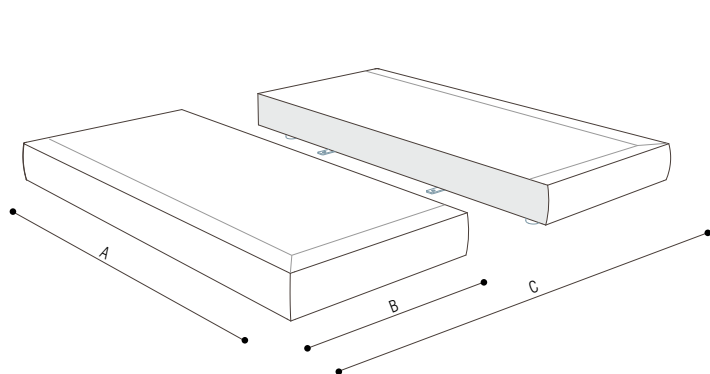

30X40/50X80/80X80 CM

FEET IN GLOSSY

TRANSPARENT METACRYLIC

MATTRESSES

DIMENSIONS TO BE

VERIFIED IN THE PRICE LIST

UPHOLSTERY IN REMO-

VABLE FABRIC OR LEATHER

DIMENSIONI US

SCHEDA TECNICA | DATA SHEET

BASE RIGIDA CON PIANALE IN LEGNO | BASE IN WOOD

	LETTO 160 BED 160	LETTO 170 BED 170	LETTO 180 BED 180	LETTO 200 BED 200
A	203 cm 79 29/32"	203 cm 79 29/32"	203 cm 79 29/32"	203 cm 79 29/32"
B	81 cm 31 7/8"	86 cm 33 27/32"	91 cm 35 13/16"	101 cm 39 3/4"
C	163 cm 64 3/16"	173 cm 68 1/8"	183 cm 72 1/16"	203 cm 79 29/32"