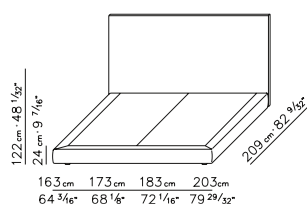

30X40/50X80/80X80 CM

FEET IN GLOSSY

TRANSPARENT METACRYLIC

MATTRESSES

DIMENSIONS TO BE

VERIFIED IN THE PRICE LIST

UPHOLSTERY IN REMO-

VABLE FABRIC OR LEATHER

DIMENSIONI US

SCHEDA TECNICA | DATA SHEET

BASE RIGIDA CON PIANALE IN LEGNO | BASE IN WOOD

	LETTO 160 BED 160	LETTO 170 BED 170	LETTO 180 BED 180	LETTO 200 BED 200
A	203 cm 79 29/32"	203 cm 79 29/32"	203 cm 79 29/32"	203 cm 79 29/32"
B	81 cm 31 7/8"	86 cm 33 27/32"	91 cm 35 13/16"	101 cm 39 3/4"
C	163 cm 64 3/16"	173 cm 68 1/8"	183 cm 72 1/16"	203 cm 79 29/32"

BASE CON PIANALE A DOGHE IN LEGNO | BASE WITH PLATFORM FITTED WITH WOODEN SLATS

	LETTO 160 BED 160	LETTO 170 BED 170	LETTO 180 BED 180	LETTO 200 BED 200	US QUEEN SIZE	US KING SIZE
A	203 cm 79 29/32"	203 cm 79 29/32"	203 cm 79 29/32"	203 cm 79 29/32"	81 3/32" 206 cm	81 3/32" 206 cm
B	163 cm 64 3/16"	173 cm 68 1/8"	183 cm 72 1/16"	203 cm 79 29/32"	61 13/32" 156 cm	77 5/32" 196 cm
A'	197 cm 77 9/16"	197 cm 77 9/16"	197 cm 77 9/16"	197 cm 77 9/16"	78 3/4" 200 cm	78 3/4" 200 cm
B'	153 cm 60 1/4"	163 cm 64 3/16"	173 cm 68 1/8"	193 cm 75 31/32"	57 15/32" 146 cm	73 7/32" 186 cm

SCHEDA TECNICA | DATA SHEET

BASE CONTENITORE APRIBILE PIANALE A DOGHE | STORAGE BASE WITH MECHANISM PLATFORM FITTED WITH WOODEN SLATS

	LETTO 160 BED 160	LETTO 170 BED 170	LETTO 180 BED 180	LETTO 200 BED 200	US QUEEN SIZE	US KING SIZE
A	203 cm 79 29/32"	203 cm 79 29/32"	203 cm 79 29/32"	203 cm 79 29/32"	81 3/32" 206 cm	81 3/32" 206 cm
B	163 cm 64 3/16"	173 cm 68 1/8"	183 cm 72 1/16"	203 cm 79 29/32"	61 13/32" 156 cm	77 5/32" 196 cm
A'	197 cm 77 9/16"	197 cm 77 9/16"	197 cm 77 9/16"	197 cm 77 9/16"	78 3/4" 200 cm	78 3/4" 200 cm
B'	153 cm 60 1/4"	163 cm 64 3/16"	173 cm 68 1/8"	193 cm 75 31/32"	57 15/32" 146 cm	73 7/32" 186 cm