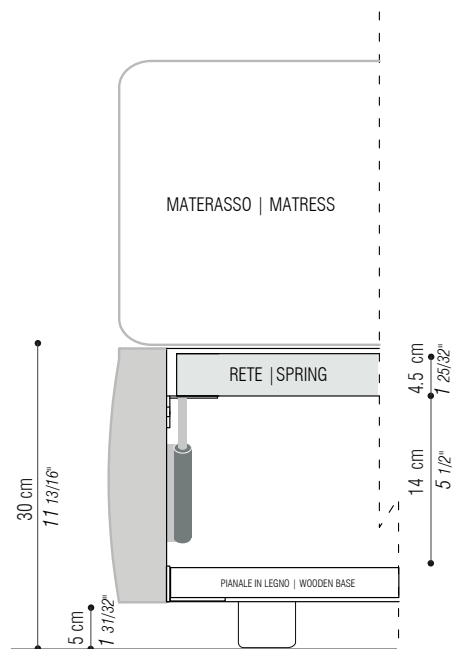

DIMENSIONI US

SCHEDA TECNICA | DATA SHEET

BASE RIGIDA CON PIANALE IN LEGNO | BASE IN WOOD

	LETTO 160 BED 160	LETTO 170 BED 170	LETTO 180 BED 180	LETTO 200 BED 200
A	203 cm 79 29/32"	203 cm 79 29/32"	203 cm 79 29/32"	203 cm 79 29/32"
B	81 cm 31 7/8"	86 cm 33 27/32"	91 cm 35 13/16"	101 cm 39 3/4"
C	163 cm 64 3/16"	173 cm 68 1/8"	183 cm 72 1/16"	203 cm 79 29/32"

BASE CON PIANALE A DOGHE IN LEGNO | BASE WITH PLATFORM FITTED WITH WOODEN SLATS

	LETTO 160 BED 160	LETTO 170 BED 170	LETTO 180 BED 180	LETTO 200 BED 200	US QUEEN SIZE	US KING SIZE
A	203 cm 79 29/32"	203 cm 79 29/32"	203 cm 79 29/32"	203 cm 79 29/32"	81 3/32" 206 cm	81 3/32" 206 cm
B	163 cm 64 3/16"	173 cm 68 1/8"	183 cm 72 1/16"	203 cm 79 29/32"	61 13/32" 156 cm	77 5/32" 196 cm
A'	197 cm 77 9/16"	197 cm 77 9/16"	197 cm 77 9/16"	197 cm 77 9/16"	78 3/4" 200 cm	78 3/4" 200 cm
B'	153 cm 60 1/4"	163 cm 64 3/16"	173 cm 68 1/8"	193 cm 75 31/32"	57 15/32" 146 cm	73 7/32" 186 cm

SCHEDA TECNICA | DATA SHEET

BASE CONTENITORE APRIBILE PIANALE A DOGHE | STORAGE BASE WITH MECHANISM PLATFORM FITTED WITH WOODEN SLATS

	LETTO 160 BED 160	LETTO 170 BED 170	LETTO 180 BED 180	LETTO 200 BED 200	US QUEEN SIZE	US KING SIZE
A	203 cm 79 29/32"	203 cm 79 29/32"	203 cm 79 29/32"	203 cm 79 29/32"	81 3/32" 206 cm	81 3/32" 206 cm
B	163 cm 64 3/16"	173 cm 68 1/8"	183 cm 72 1/16"	203 cm 79 29/32"	61 13/32" 156 cm	77 5/32" 196 cm
A'	197 cm 77 9/16"	197 cm 77 9/16"	197 cm 77 9/16"	197 cm 77 9/16"	78 3/4" 200 cm	78 3/4" 200 cm
B'	153 cm 60 1/4"	163 cm 64 3/16"	173 cm 68 1/8"	193 cm 75 31/32"	57 15/32" 146 cm	73 7/32" 186 cm