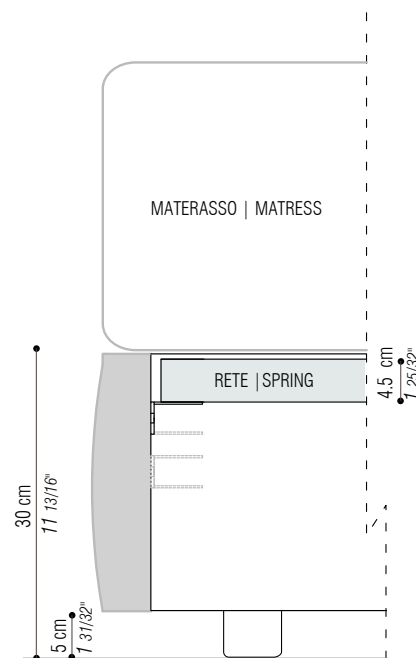

30X40/50X80/80X80 CM

FEET IN GLOSSY

TRANSPARENT METACRYLIC

MATTRESSES

DIMENSIONS TO BE

VERIFIED IN THE PRICE LIST

UPHOLSTERY IN REMO-

VABLE FABRIC OR LEATHER

DIMENSIONI US

SCHEDA TECNICA | DATA SHEET

BASE RIGIDA CON PIANALE IN LEGNO | BASE IN WOOD

	LETTO 160 BED 160	LETTO 170 BED 170	LETTO 180 BED 180	LETTO 200 BED 200
A	203 cm 79 29/32"	203 cm 79 29/32"	203 cm 79 29/32"	203 cm 79 29/32"
B	81 cm 31 7/8"	86 cm 33 27/32"	91 cm 35 13/16"	101 cm 39 3/4"
C	163 cm 64 3/16"	173 cm 68 1/8"	183 cm 72 1/16"	203 cm 79 29/32"

BASE CON PIANALE A DOGHE IN LEGNO | BASE WITH PLATFORM FITTED WITH WOODEN SLATS

	LETTO 160 BED 160	LETTO 170 BED 170	LETTO 180 BED 180	LETTO 200 BED 200	US QUEEN SIZE	US KING SIZE
A	203 cm 79 29/32"	203 cm 79 29/32"	203 cm 79 29/32"	203 cm 79 29/32"	81 3/32" 206 cm	81 3/32" 206 cm
B	163 cm 64 3/16"	173 cm 68 1/8"	183 cm 72 1/16"	203 cm 79 29/32"	61 13/32" 156 cm	77 5/32" 196 cm
A'	197 cm 77 9/16"	197 cm 77 9/16"	197 cm 77 9/16"	197 cm 77 9/16"	78 3/4" 200 cm	78 3/4" 200 cm
B'	153 cm 60 1/4"	163 cm 64 3/16"	173 cm 68 1/8"	193 cm 75 31/32"	57 15/32" 146 cm	73 7/32" 186 cm

SCHEDA TECNICA | DATA SHEET

BASE CONTENITORE APRIBILE PIANALE A DOGHE | STORAGE BASE WITH MECHANISM PLATFORM FITTED WITH WOODEN SLATS

	LETTO 160 BED 160	LETTO 170 BED 170	LETTO 180 BED 180	LETTO 200 BED 200	US QUEEN SIZE	US KING SIZE
A	203 cm 79 29/32"	203 cm 79 29/32"	203 cm 79 29/32"	203 cm 79 29/32"	81 3/32" 206 cm	81 3/32" 206 cm
B	163 cm 64 3/16"	173 cm 68 1/8"	183 cm 72 1/16"	203 cm 79 29/32"	61 13/32" 156 cm	77 5/32" 196 cm
A'	197 cm 77 9/16"	197 cm 77 9/16"	197 cm 77 9/16"	197 cm 77 9/16"	78 3/4" 200 cm	78 3/4" 200 cm
B'	153 cm 60 1/4"	163 cm 64 3/16"	173 cm 68 1/8"	193 cm 75 31/32"	57 15/32" 146 cm	73 7/32" 186 cm