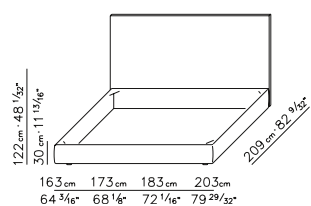

30X40/50X80/80X80 CM

FEET IN GLOSSY

TRANSPARENT METACRYLIC

MATTRESSES

DIMENSIONS TO BE

VERIFIED IN THE PRICE LIST

UPHOLSTERY IN REMO-

VABLE FABRIC OR LEATHER

DIMENSIONI US

SCHEDA TECNICA | DATA SHEET

BASE RIGIDA CON PIANALE IN LEGNO | BASE IN WOOD

	LETTO 160 BED 160	LETTO 170 BED 170	LETTO 180 BED 180	LETTO 200 BED 200
A	203 cm 79 29/32"	203 cm 79 29/32"	203 cm 79 29/32"	203 cm 79 29/32"
B	81 cm 31 7/8"	86 cm 33 27/32"	91 cm 35 13/16"	101 cm 39 3/4"
C	163 cm 64 3/16"	173 cm 68 1/8"	183 cm 72 1/16"	203 cm 79 29/32"

BASE CON PIANALE A DOGHE IN LEGNO | BASE WITH PLATFORM FITTED WITH WOODEN SLATS

	LETTO 160 BED 160	LETTO 170 BED 170	LETTO 180 BED 180	LETTO 200 BED 200	US QUEEN SIZE	US KING SIZE
A	203 cm 79 29/32"	203 cm 79 29/32"	203 cm 79 29/32"	203 cm 79 29/32"	81 3/32" 206 cm	81 3/32" 206 cm
B	163 cm 64 3/16"	173 cm 68 1/8"	183 cm 72 1/16"	203 cm 79 29/32"	61 13/32" 156 cm	77 5/32" 196 cm
A'	197 cm 77 9/16"	197 cm 77 9/16"	197 cm 77 9/16"	197 cm 77 9/16"	78 3/4" 200 cm	78 3/4" 200 cm
B'	153 cm 60 1/4"	163 cm 64 3/16"	173 cm 68 1/8"	193 cm 75 31/32"	57 15/32" 146 cm	73 7/32" 186 cm

SCHEDA TECNICA | DATA SHEET

BASE CONTENITORE APRIBILE PIANALE A DOGHE | STORAGE BASE WITH MECHANISM PLATFORM FITTED WITH WOODEN SLATS

	LETTO 160 BED 160	LETTO 170 BED 170	LETTO 180 BED 180	LETTO 200 BED 200	US QUEEN SIZE	US KING SIZE
A	203 cm 79 29/32"	203 cm 79 29/32"	203 cm 79 29/32"	203 cm 79 29/32"	81 3/32" 206 cm	81 3/32" 206 cm
B	163 cm 64 3/16"	173 cm 68 1/8"	183 cm 72 1/16"	203 cm 79 29/32"	61 13/32" 156 cm	77 5/32" 196 cm
A'	197 cm 77 9/16"	197 cm 77 9/16"	197 cm 77 9/16"	197 cm 77 9/16"	78 3/4" 200 cm	78 3/4" 200 cm
B'	153 cm 60 1/4"	163 cm 64 3/16"	173 cm 68 1/8"	193 cm 75 31/32"	57 15/32" 146 cm	73 7/32" 186 cm