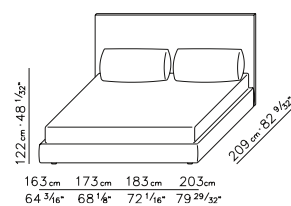

30X40/50X80/80X80 CM

FEET IN GLOSSY

TRANSPARENT METACRYLIC

MATTRESSES

DIMENSIONS TO BE

VERIFIED IN THE PRICE LIST

UPHOLSTERY IN REMO-

VABLE FABRIC OR LEATHER

DIMENSIONI US

SCHEDA TECNICA | DATA SHEET

BASE RIGIDA CON PIANALE IN LEGNO | BASE IN WOOD

	LETTO 160 BED 160	LETTO 170 BED 170	LETTO 180 BED 180	LETTO 200 BED 200
A	203 cm 79 29/32"	203 cm 79 29/32"	203 cm 79 29/32"	203 cm 79 29/32"
B	81 cm 31 7/8"	86 cm 33 27/32"	91 cm 35 13/16"	101 cm 39 3/4"
C	163 cm 64 3/16"	173 cm 68 1/8"	183 cm 72 1/16"	203 cm 79 29/32"

BASE CON PIANALE A DOGHE IN LEGNO | BASE WITH PLATFORM FITTED WITH WOODEN SLATS

	LETTO 160 BED 160	LETTO 170 BED 170	LETTO 180 BED 180	LETTO 200 BED 200	US QUEEN SIZE	US KING SIZE
A	203 cm 79 29/32"	203 cm 79 29/32"	203 cm 79 29/32"	203 cm 79 29/32"	81 3/32" 206 cm	81 3/32" 206 cm
B	163 cm 64 3/16"	173 cm 68 1/8"	183 cm 72 1/16"	203 cm 79 29/32"	61 13/32" 156 cm	77 5/32" 196 cm
A'	197 cm 77 9/16"	197 cm 77 9/16"	197 cm 77 9/16"	197 cm 77 9/16"	78 3/4" 200 cm	78 3/4" 200 cm
B'	153 cm 60 1/4"	163 cm 64 3/16"	173 cm 68 1/8"	193 cm 75 31/32"	57 15/32" 146 cm	73 7/32" 186 cm

SCHEDA TECNICA | DATA SHEET

BASE CONTENITORE APRIBILE PIANALE A DOGHE | STORAGE BASE WITH MECHANISM PLATFORM FITTED WITH WOODEN SLATS

	LETTO 160 BED 160	LETTO 170 BED 170	LETTO 180 BED 180	LETTO 200 BED 200	US QUEEN SIZE	US KING SIZE
A	203 cm 79 29/32"	203 cm 79 29/32"	203 cm 79 29/32"	203 cm 79 29/32"	81 3/32" 206 cm	81 3/32" 206 cm
B	163 cm 64 3/16"	173 cm 68 1/8"	183 cm 72 1/16"	203 cm 79 29/32"	61 13/32" 156 cm	77 5/32" 196 cm
A'	197 cm 77 9/16"	197 cm 77 9/16"	197 cm 77 9/16"	197 cm 77 9/16"	78 3/4" 200 cm	78 3/4" 200 cm
B'	153 cm 60 1/4"	163 cm 64 3/16"	173 cm 68 1/8"	193 cm 75 31/32"	57 15/32" 146 cm	73 7/32" 186 cm