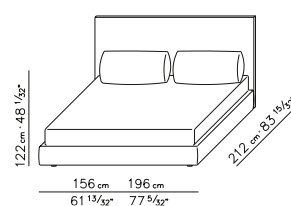

30X40/50X80/80X80 CM

FEET IN GLOSSY

TRANSPARENT METACRYLIC

MATTRESSES

DIMENSIONS TO BE

VERIFIED IN THE PRICE LIST

UPHOLSTERY IN REMO-

VABLE FABRIC OR LEATHER

DIMENSIONI US

SCHEDA TECNICA | DATA SHEET

BASE RIGIDA CON PIANALE IN LEGNO | BASE IN WOOD

	LETTO 160 BED 160	LETTO 170 BED 170	LETTO 180 BED 180	LETTO 200 BED 200
A	203 cm 79 29/32"	203 cm 79 29/32"	203 cm 79 29/32"	203 cm 79 29/32"
B	81 cm 31 7/8"	86 cm 33 27/32"	91 cm 35 13/16"	101 cm 39 3/4"
C	163 cm 64 3/16"	173 cm 68 1/8"	183 cm 72 1/16"	203 cm 79 29/32"

BASE CON PIANALE A DOGHE IN LEGNO | BASE WITH PLATFORM FITTED WITH WOODEN SLATS

	LETTO 160 BED 160	LETTO 170 BED 170	LETTO 180 BED 180	LETTO 200 BED 200	US QUEEN SIZE	US KING SIZE
A	203 cm 79 29/32"	203 cm 79 29/32"	203 cm 79 29/32"	203 cm 79 29/32"	81 3/32" 206 cm	81 3/32" 206 cm
B	163 cm 64 3/16"	173 cm 68 1/8"	183 cm 72 1/16"	203 cm 79 29/32"	61 13/32" 156 cm	77 5/32" 196 cm
A'	197 cm 77 9/16"	197 cm 77 9/16"	197 cm 77 9/16"	197 cm 77 9/16"	78 3/4" 200 cm	78 3/4" 200 cm
B'	153 cm 60 1/4"	163 cm 64 3/16"	173 cm 68 1/8"	193 cm 75 31/32"	57 15/32" 146 cm	73 7/32" 186 cm

SCHEDA TECNICA | DATA SHEET

BASE CONTENITORE APRIBILE PIANALE A DOGHE | STORAGE BASE WITH MECHANISM PLATFORM FITTED WITH WOODEN SLATS

	LETTO 160 BED 160	LETTO 170 BED 170	LETTO 180 BED 180	LETTO 200 BED 200	US QUEEN SIZE	US KING SIZE
A	203 cm 79 29/32"	203 cm 79 29/32"	203 cm 79 29/32"	203 cm 79 29/32"	81 3/32" 206 cm	81 3/32" 206 cm
B	163 cm 64 3/16"	173 cm 68 1/8"	183 cm 72 1/16"	203 cm 79 29/32"	61 13/32" 156 cm	77 5/32" 196 cm
A'	197 cm 77 9/16"	197 cm 77 9/16"	197 cm 77 9/16"	197 cm 77 9/16"	78 3/4" 200 cm	78 3/4" 200 cm
B'	153 cm 60 1/4"	163 cm 64 3/16"	173 cm 68 1/8"	193 cm 75 31/32"	57 15/32" 146 cm	73 7/32" 186 cm