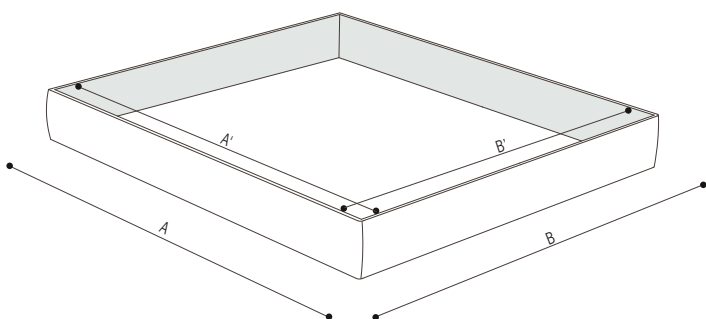

BASE CON PIANALE A DOGHE IN LEGNO | BASE WITH PLATFORM FITTED WITH WOODEN SLATS

	LETTO 160 BED 160	LETTO 170 BED 170	LETTO 180 BED 180	LETTO 200 BED 200	US QUEEN SIZE	US KING SIZE
A	203 cm 79 29/32"	203 cm 79 29/32"	203 cm 79 29/32"	203 cm 79 29/32"	81 3/32" 206 cm	81 3/32" 206 cm
B	163 cm 64 3/16"	173 cm 68 1/8"	183 cm 72 1/16"	203 cm 79 29/32"	61 13/32" 156 cm	77 5/32" 196 cm
A'	197 cm 77 9/16"	197 cm 77 9/16"	197 cm 77 9/16"	197 cm 77 9/16"	78 3/4" 200 cm	78 3/4" 200 cm
B'	153 cm 60 1/4"	163 cm 64 3/16"	173 cm 68 1/8"	193 cm 75 31/32"	57 15/32" 146 cm	73 7/32" 186 cm

SCHEDA TECNICA | DATA SHEET

BASE CONTENITORE APRIBILE PIANALE A DOGHE | STORAGE BASE WITH MECHANISM PLATFORM FITTED WITH WOODEN SLATS

	LETTO 160 BED 160	LETTO 170 BED 170	LETTO 180 BED 180	LETTO 200 BED 200	US QUEEN SIZE	US KING SIZE
A	203 cm 79 29/32"	203 cm 79 29/32"	203 cm 79 29/32"	203 cm 79 29/32"	81 3/32" 206 cm	81 3/32" 206 cm
B	163 cm 64 3/16"	173 cm 68 1/8"	183 cm 72 1/16"	203 cm 79 29/32"	61 13/32" 156 cm	77 5/32" 196 cm
A'	197 cm 77 9/16"	197 cm 77 9/16"	197 cm 77 9/16"	197 cm 77 9/16"	78 3/4" 200 cm	78 3/4" 200 cm
B'	153 cm 60 1/4"	163 cm 64 3/16"	173 cm 68 1/8"	193 cm 75 31/32"	57 15/32" 146 cm	73 7/32" 186 cm

GIROLETTO | FRAME

	LETTO 160 BED 160	LETTO 170 BED 170	LETTO 180 BED 180	LETTO 200 BED 200	US QUEEN SIZE	US KING SIZE
A	203 cm 79 29/32"	203 cm 79 29/32"	203 cm 79 29/32"	203 cm 79 29/32"	81 3/32" 206 cm	81 3/32" 206 cm
B	163 cm 64 3/16"	173 cm 68 1/8"	183 cm 72 1/16"	203 cm 79 29/32"	61 13/32" 156 cm	77 5/32" 196 cm
A'	197 cm 77 9/16"	197 cm 77 9/16"	197 cm 77 9/16"	197 cm 77 9/16"	78 3/4" 200 cm	78 3/4" 200 cm
B'	153 cm 60 1/4"	163 cm 64 3/16"	173 cm 68 1/8"	193 cm 75 31/32"	57 15/32" 146 cm	73 7/32" 186 cm