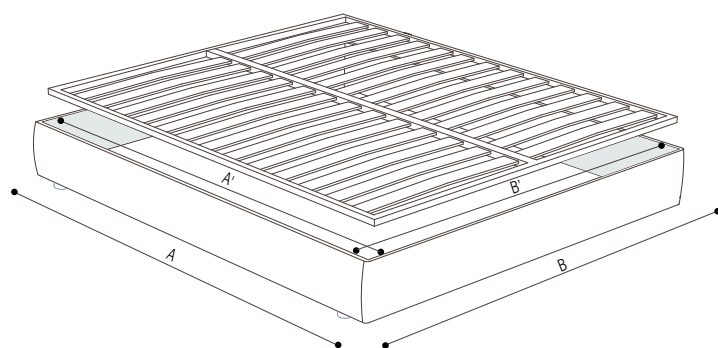

DIMENSIONI US

SCHEDA TECNICA | DATA SHEET

BASE RIGIDA CON PIANALE IN LEGNO | BASE IN WOOD

	LETTO 160 BED 160	LETTO 170 BED 170	LETTO 180 BED 180	LETTO 200 BED 200
A	203 cm 79 29/32"	203 cm 79 29/32"	203 cm 79 29/32"	203 cm 79 29/32"
B	81 cm 31 7/8"	86 cm 33 27/32"	91 cm 35 13/16"	101 cm 39 3/4"
C	163 cm 64 3/16"	173 cm 68 1/8"	183 cm 72 1/16"	203 cm 79 29/32"

BASE CON PIANALE A DOGHE IN LEGNO | BASE WITH PLATFORM FITTED WITH WOODEN SLATS

	LETTO 160 BED 160	LETTO 170 BED 170	LETTO 180 BED 180	LETTO 200 BED 200	US QUEEN SIZE	US KING SIZE
A	203 cm 79 29/32"	203 cm 79 29/32"	203 cm 79 29/32"	203 cm 79 29/32"	81 3/32" 206 cm	81 3/32" 206 cm
B	163 cm 64 3/16"	173 cm 68 1/8"	183 cm 72 1/16"	203 cm 79 29/32"	61 13/32" 156 cm	77 5/32" 196 cm
A'	197 cm 77 9/16"	197 cm 77 9/16"	197 cm 77 9/16"	197 cm 77 9/16"	78 3/4" 200 cm	78 3/4" 200 cm
B'	153 cm 60 1/4"	163 cm 64 3/16"	173 cm 68 1/8"	193 cm 75 31/32"	57 15/32" 146 cm	73 7/32" 186 cm

SCHEDA TECNICA | DATA SHEET

BASE CONTENITORE APRIBILE PIANALE A DOGHE | STORAGE BASE WITH MECHANISM PLATFORM FITTED WITH WOODEN SLATS

	LETTO 160 BED 160	LETTO 170 BED 170	LETTO 180 BED 180	LETTO 200 BED 200	US QUEEN SIZE	US KING SIZE
A	203 cm 79 29/32"	203 cm 79 29/32"	203 cm 79 29/32"	203 cm 79 29/32"	81 3/32" 206 cm	81 3/32" 206 cm
B	163 cm 64 3/16"	173 cm 68 1/8"	183 cm 72 1/16"	203 cm 79 29/32"	61 13/32" 156 cm	77 5/32" 196 cm
A'	197 cm 77 9/16"	197 cm 77 9/16"	197 cm 77 9/16"	197 cm 77 9/16"	78 3/4" 200 cm	78 3/4" 200 cm
B'	153 cm 60 1/4"	163 cm 64 3/16"	173 cm 68 1/8"	193 cm 75 31/32"	57 15/32" 146 cm	73 7/32" 186 cm