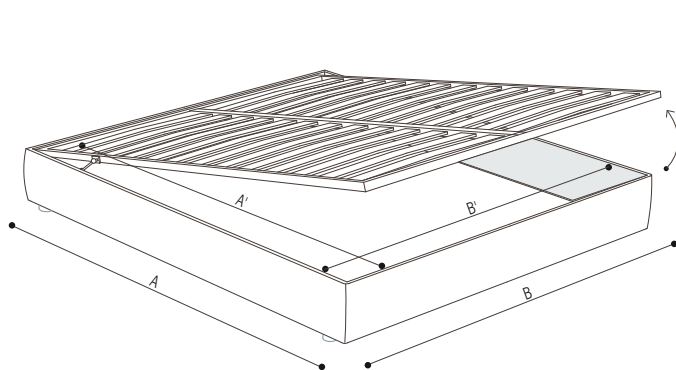

DIMENSIONI US

SCHEDA TECNICA | DATA SHEET

BASE RIGIDA CON PIANALE IN LEGNO | BASE IN WOOD

	LETTO 160 BED 160	LETTO 170 BED 170	LETTO 180 BED 180	LETTO 200 BED 200
A	203 cm 79 29/32"	203 cm 79 29/32"	203 cm 79 29/32"	203 cm 79 29/32"
B	81 cm 31 7/8"	86 cm 33 27/32"	91 cm 35 13/16"	101 cm 39 3/4"
C	163 cm 64 3/16"	173 cm 68 1/8"	183 cm 72 1/16"	203 cm 79 29/32"

BASE CON PIANALE A DOGHE IN LEGNO | BASE WITH PLATFORM FITTED WITH WOODEN SLATS

	LETTO 160 BED 160	LETTO 170 BED 170	LETTO 180 BED 180	LETTO 200 BED 200	US QUEEN SIZE	US KING SIZE
A	203 cm 79 29/32"	203 cm 79 29/32"	203 cm 79 29/32"	203 cm 79 29/32"	81 3/32" 206 cm	81 3/32" 206 cm
B	163 cm 64 3/16"	173 cm 68 1/8"	183 cm 72 1/16"	203 cm 79 29/32"	61 13/32" 156 cm	77 5/32" 196 cm
A'	197 cm 77 9/16"	197 cm 77 9/16"	197 cm 77 9/16"	197 cm 77 9/16"	78 3/4" 200 cm	78 3/4" 200 cm
B'	153 cm 60 1/4"	163 cm 64 3/16"	173 cm 68 1/8"	193 cm 75 31/32"	57 15/32" 146 cm	73 7/32" 186 cm

SCHEDA TECNICA | DATA SHEET

BASE CONTENITORE APRIBILE PIANALE A DOGHE | STORAGE BASE WITH MECHANISM PLATFORM FITTED WITH WOODEN SLATS

	LETTO 160 BED 160	LETTO 170 BED 170	LETTO 180 BED 180	LETTO 200 BED 200	US QUEEN SIZE	US KING SIZE
A	203 cm 79 29/32"	203 cm 79 29/32"	203 cm 79 29/32"	203 cm 79 29/32"	81 3/32" 206 cm	81 3/32" 206 cm
B	163 cm 64 3/16"	173 cm 68 1/8"	183 cm 72 1/16"	203 cm 79 29/32"	61 13/32" 156 cm	77 5/32" 196 cm
A'	197 cm 77 9/16"	197 cm 77 9/16"	197 cm 77 9/16"	197 cm 77 9/16"	78 3/4" 200 cm	78 3/4" 200 cm
B'	153 cm 60 1/4"	163 cm 64 3/16"	173 cm 68 1/8"	193 cm 75 31/32"	57 15/32" 146 cm	73 7/32" 186 cm