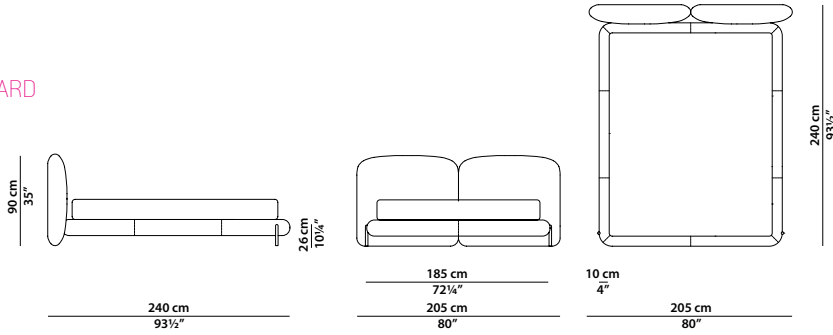

The night table must be combined with the dedicated headboard module.

4000K LED strip - 24W/MT. 110/240V power supply - 24V . Dimmable. 380 lumens.

Freestanding night table, version with or without drawer. Structure in satin brass-coated metal with matte varnish. Leather top. Drawer with leather-covered front and canaletto walnut veneered internal structure. Handle in satin brass-coated metal with matte varnish.

TESTATA FISSA/FIXED HEADBOARD

205 x 240 h90 | 2,51 m³

Letto. Rete con doghe in legno 160 x 200 cm, 62½ x 78" compresa nel prezzo.
Bed. 160 x 200 cm, 62½ x 78" slatted base included.

TESTATA FISSA/FIXED HEADBOARD

225 x 240 h90 | 2,77 m³

Letto. Rete con doghe in legno 180 x 200 cm, 70¼ x 78" compresa nel prezzo.
Bed. 180 x 200 cm, 70¼ x 78" slatted base included.

TESTATA FISSA/FIXED HEADBOARD

245 x 240 h90 | 3,02 m³

66 x 20 h90 | 0,29 m³

Elemento laterale medio dx/sx.
R/l medium lateral element.

66 x 20 h90 | 0,29 m³

Elemento laterale medio dx/sx per comodino
con luce integrata.
R/l medium lateral element for integrated
light night table.