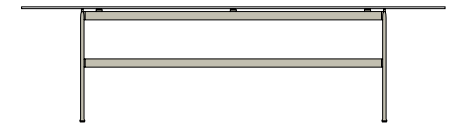

# SeaX

Dining table

Design by Jean-Marie Massaud | Weight 99 kg/218 lbs | Volume 2,13 m<sup>3</sup>/75 cu ft

## Measurements

100  
39 1/4

280  
110 1/4

76  
30  
cm  
inch

**Collection:** Inspired by the sleek racing boats of the America's Cup, SeaX stands for elegance and modernity. From the streamlined sophistication of the folding chairs to the understated innovation of the dining tables, the collection perfectly reflects designer Jean-Marie Massaud's meticulous attention to detail and thoughtful approach to materials, textures and colors.