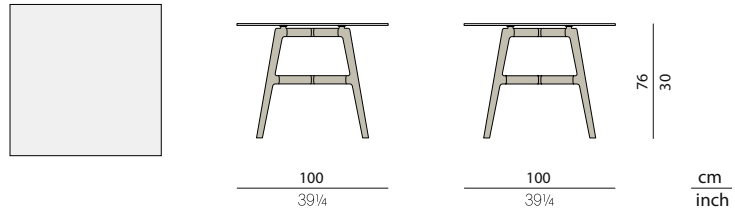

SeaX

Dining table

Design by Jean-Marie Massaud | Weight 40,5 kg/89 lbs | Volume 0,76 m³/27 cu ft

Measurements

Collection: Inspired by the sleek racing boats of the America's Cup, SeaX stands for elegance and modernity. From the streamlined sophistication of the folding chairs to the understated innovation of the dining tables, the collection perfectly reflects designer Jean-Marie Massaud's meticulous attention to detail and thoughtful approach to materials, textures and colors.

Dining table: This dining table features a powder-coated aluminum base and an innovative mineral-composite tabletop twice as strong as glass and resistant to frost, scuffs and UV-rays.

Frame: Base consists of powder-coated aluminum profiles with powder-coated, die-cast aluminum legs. Tabletop consists of self-supporting mineral-composite slab.

Characteristics: Streamlined, sophisticated, elegant, effortless, modern, minimalist

Frame Maintenance: Clean with a soft cloth, warm water and, if needed, a gentle cleanser.

Tabletops

204
white

203
ebony

Frame Colors

Set: 701076203

Set: 701076204

Set: 702076203

Set: 702076204

Additional Items

Cover

Special Features

The furniture is fitted with sliding mechanisms for height adjustment.

To learn more about DEDON, our collections and warranty policy, please visit our website –

www.dedon.de

DEDON