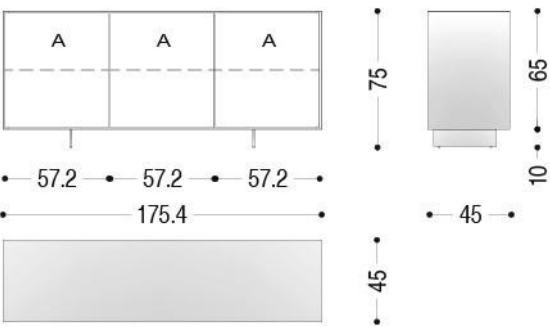

RIVA 1920 RIALTO FLY

Madia
Sideboard

MATERIALI
MATERIALS

ESSENZE E FINITURE
WOODS AND FINISHINGS

ELEMENTI IN METALLO E FINITURE
METAL ELEMENTS AND FINISHINGS