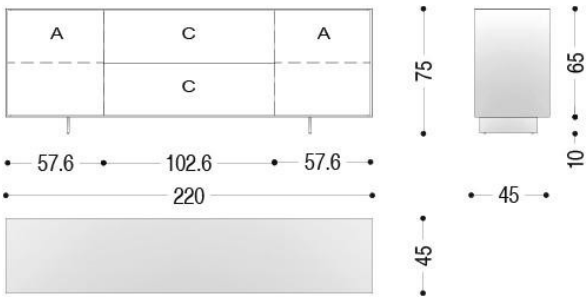

RIVA 1920 RIALTO FLY

Madia
Sideboard

MATERIALI
MATERIALS

ESSENZE E FINITURE
WOODS AND FINISHINGS

ELEMENTI IN METALLO E FINITURE
METAL ELEMENTS AND FINISHINGS