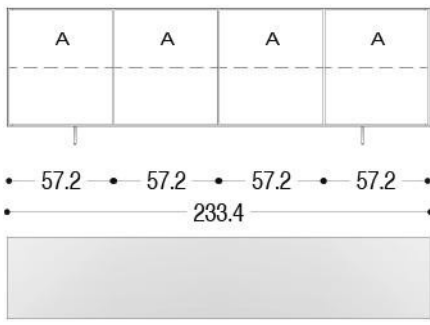

RIVA 1920 RIALTO FLY

Madia
Sideboard

MATERIALI
MATERIALS

ESSENZE E FINITURE
WOODS AND FINISHINGS

ELEMENTI IN METALLO E FINITURE
METAL ELEMENTS AND FINISHINGS