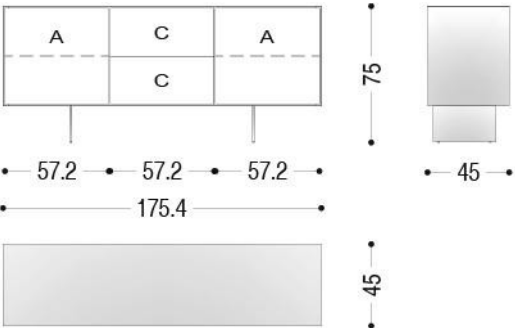

RIVA 1920 RIALTO FLY

Madia
Sideboard

MATERIALI
MATERIALS

ESSENZE E FINITURE
WOODS AND FINISHINGS

ELEMENTI IN METALLO E FINITURE
METAL ELEMENTS AND FINISHINGS