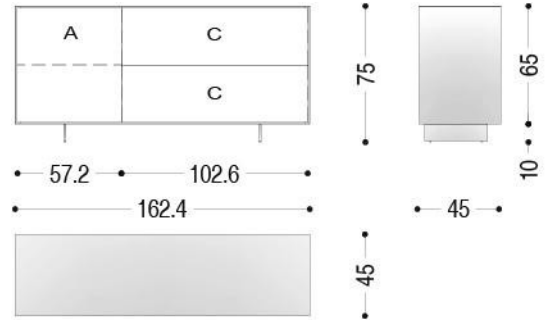

RIVA 1920 RIALTO FLY

Madia
Sideboard

MATERIALI
MATERIALS

ESSENZE E FINITURE
WOODS AND FINISHINGS

ELEMENTI IN METALLO E FINITURE
METAL ELEMENTS AND FINISHINGS