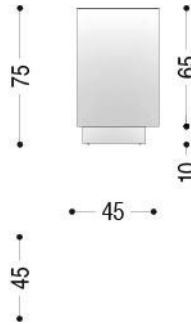

RIVA 1920 RIALTO FLY

Madia
Sideboard

MATERIALI
MATERIALS

ESSENZE E FINITURE
WOODS AND FINISHINGS

ELEMENTI IN METALLO E FINITURE
METAL ELEMENTS AND FINISHINGS