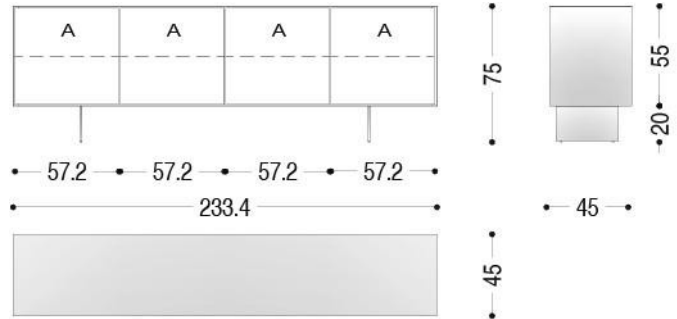

RIVA 1920 RIALTO FLY

Madia
Sideboard

MATERIALI
MATERIALS

ESSENZE E FINITURE
WOODS AND FINISHINGS

ELEMENTI IN METALLO E FINITURE
METAL ELEMENTS AND FINISHINGS