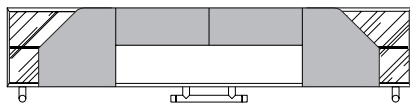

VINE Tv unit

Designer: Frank Jiang

Year: 2019

DESCRIPTION

Vine collection tv unit with 2 doors in glass and leather, 2 drawers in leathers. Wooden structure, finished in grey color walnut solid wood and veneer. Leather application. Brushed gold metal details. More wooden finishes and leathers are available in our samples books.

DRAWINGS

measures in cm and inch

240
94 1/2

45
17 23/32

56
22 1/16

45
17 23/32