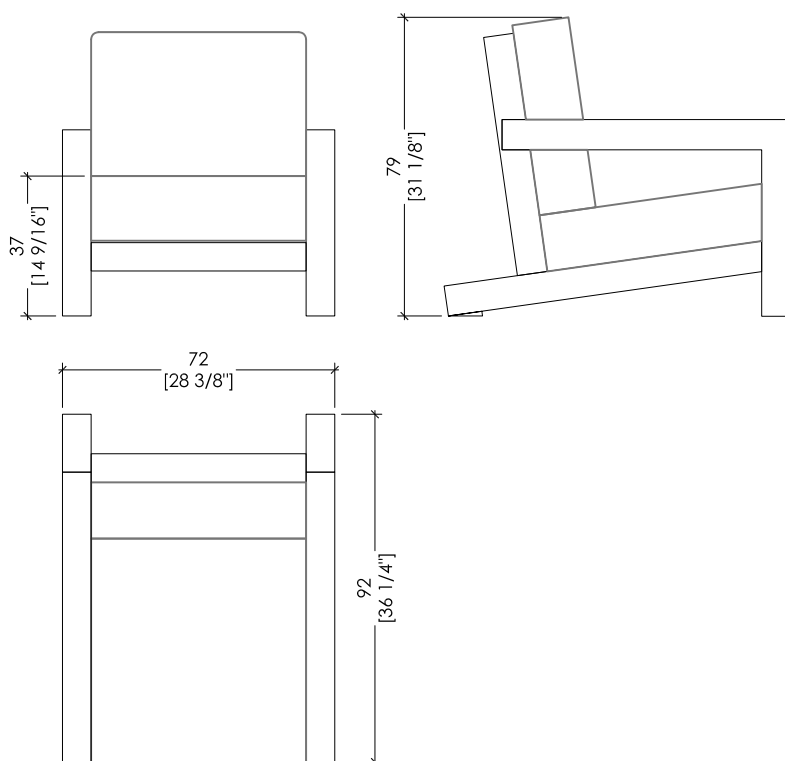

POLTRONA BD 21

“Maxima” Collection design Bartoli Design

Armchair with wooden frame, feather-padded seat and backrest, upholstered in leather or fabric.

Rovere tinto - Pelle / Stained Oak - Leather

BEDIF
FEREN
TBEUN
IQUE