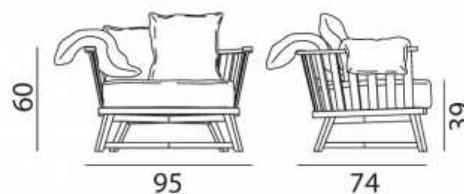

GERVASONI™

Gray 07

Collection: Gray / Armchairs
Design: Paola Navone

Armchair in walnut / oak, cushions in differentiated-density polyurethane foam, dacron and down. Available wood finishes: natural lacquered American walnut; natural, white, grey, air force blue, black lacquered oak. Loose cushions: one 45x45, two 60x45 cm.