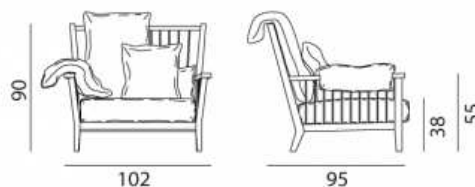

## InOut 701

Collection: InOut / Armchairs  
Design: Paola Navone

Lounge chair, frame in oak treated for outdoor use. Loose cushions: two 110x45, two 45x45, one 60x 45 cm.

We suggest to protect the InOut 700 items against bad weather conditions as they are not recommended for outdoor use unless under cover.