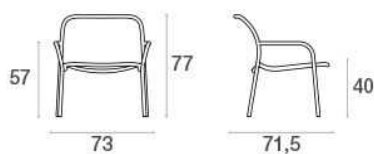

Lounge chair - Yard

Description

Code: 503

Type: Armchair

Line: Yard

Collection: Advanced

Technical data

Weight: 3.6 Kg

Width: 73 cm

Depth: 71.5 cm

Height: 77 cm

Stackable: 4

Static Load: 200 Kg