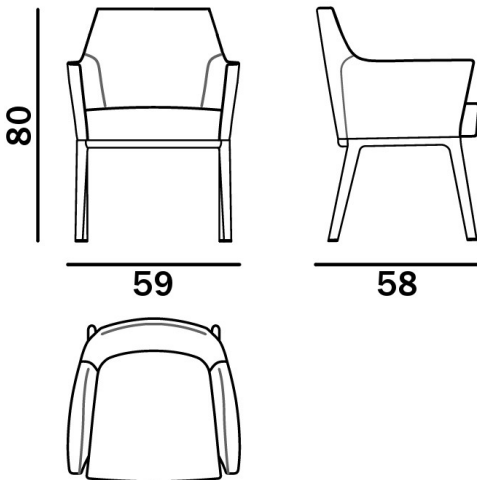

Furniture Specification

Project:	Tomassini Arredamenti Display
Item:	Small Armchair
Qty:	1
Name:	Alina
Description:	Small armchair with wooden legs and leather upholstery.
Dimension:	Cm.59x58x80h
Finish:	Legs in canaletto walnut; covered in beige leather.
Manufacturer:	Giorgetti

Additional specification: Fillings and coverings are in accordance with Italian regulations. Any fireproofing or other treatment required by law in other countries must be requested upon ordering and is the responsibility of the final customer.

*The leather colours and surfaces are understood to be indicative. By confirming the order, the customer accepts any colour and surface tolerances. The leather surface, extremely natural, normally, may have marks of imperfections such as roughness, differing degrees of shine or shading, spots, etc. These are intrinsic characteristics of this material and cannot be considered a flaw. These aspects give value and make each product unique.

Sample / Image Reference (Main Picture is indicative)