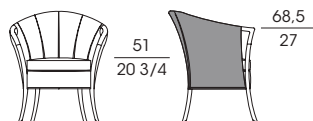

SF **65220**  
Poltrona in faggio con inserti in pelle  
*Armchair in beech wood with inserts in leather*  
cm 62 x 66 x h 88  
in 24 1/2 x 26 x h 34 3/4

SF **65221**  
Poltrona in faggio con inserti in pelle esterno solo pelle  
*Armchair in beech wood with inserts in leather external side only leather*  
cm 62 x 66 x h 88  
in 24 1/2 x 26 x h 34 3/4

SF **65230**  
Poltrona in faggio con inserti in pelle  
*Armchair in beech wood with inserts in leather*  
cm 72 x 68 x h 81  
in 28 1/2 x 26 3/4 x h 32

SF **65231**  
Poltrona in faggio con inserti in pelle esterno solo pelle  
*Armchair in beech wood with inserts in leather external side only leather*  
cm 72 x 68 x h 81  
in 28 1/2 x 26 3/4 x h 32