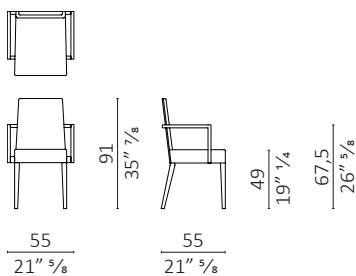

# Classic Chair design Roberto Lazzeroni

**caratteristiche tecniche** - sedia/sgabello imbottiti in poliuretano espanso e rivestiti, gambe in massello di noce americano  
**technical features** - chair/stool padded with polyurethan foam and covered, legs in solid American walnut.

**Classic Chair**

**Classic Chair con braccioli /with armrests**

**Classic Chair alta/high**

**Classic Chair alta con braccioli/high with armrests**

**Classic stool**