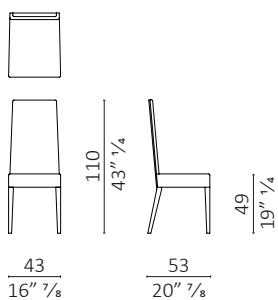

# Classic Chair design Roberto Lazzeroni

**caratteristiche tecniche** - sedia/sgabello imbottiti in poliuretano espanso e rivestiti, gambe in massello di noce americano  
**technical features** - chair/stool padded with polyurethan foam and covered, legs in solid American walnut.

**Classic Chair**

**Classic Chair con braccioli /with armrests**

**Classic Chair alta/high**

**Classic Chair alta con braccioli/high with armrests**

**Classic stool**