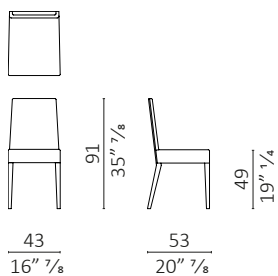

# Classic Chair design Roberto Lazzeroni

**caratteristiche tecniche** - sedia/sgabello imbottiti in poliuretano espanso e rivestiti, gambe in massello di noce americano  
**technical features** - chair/stool padded with polyurethan foam and covered, legs in solid American walnut.

**Classic Chair**

**Classic Chair con braccioli /with armrests**

**Classic Chair alta/high**

**Classic Chair alta con braccioli/high with armrests**

**Classic stool**