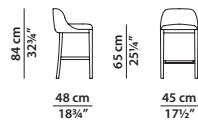

MADE IN ITALY

DECOR Baxter P.

50 x 60 h97

Sedia. Chair.

51 x 61 h97/107

Sedia. Base in acciaio con rotelle.
Chair. Iron base with wheels.

63 x 64 h85

Poltroncina. Little armchair.

45 x 48 h84

Sgabello. Stool.

45 x 48 h99

Sgabello. Stool.