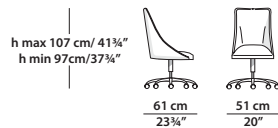

MADE IN ITALY

DECOR Baxter P.

50 x 60 h97

Sedia. Chair.

51 x 61 h97/107

Sedia. Base in acciaio con rotelle.
Chair. Iron base with wheels.

63 x 64 h85

Poltroncina. Little armchair.

45 x 48 h84

Sgabello. Stool.

45 x 48 h99

Sgabello. Stool.