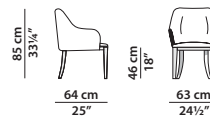

MADE IN ITALY

DECOR Baxter P.

50 x 60 h97

Sedia. Chair.

51 x 61 h97/107

Sedia. Base in acciaio con rotelle.
Chair. Iron base with wheels.

63 x 64 h85

Poltroncina. Little armchair.

45 x 48 h84

Sgabello. Stool.

45 x 48 h99

Sgabello. Stool.