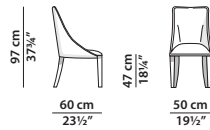

MADE IN ITALY

DECOR Baxter P.

50 x 60 h97

Sedia. Chair.

51 x 61 h97/107

Sedia. Base in acciaio con rotelle.
Chair. Iron base with wheels.

63 x 64 h85

Poltroncina. Little armchair.

45 x 48 h84

Sgabello. Stool.

45 x 48 h99

Sgabello. Stool.