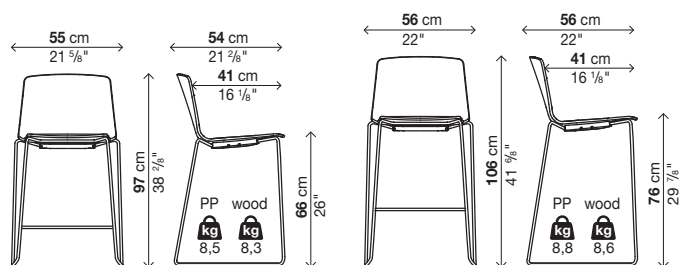

Rama

Stool on slide frame

Metal finish:

Polished chrome steel

Lacquered steel (in the same colours as the polypropylene)

Body finish:

White polypropylene (PP01)

Black polypropylene (PP03)

Beige polypropylene (PP05)

Watery grey polypropylene (PP09)

European oak wood

Black oak wood

→ Under-seat casing in plastic material in the following colours:

- lacquered steel base and polypropylene seat = casing in the same colour as the base
- chrome steel base and polypropylene seat = casing in the same colour as the seat
- lacquered steel base and wood seat = casing in the same colour as the base
- chrome steel base and wood seat = black casing
- entirely upholstered painted stainless steel base and structure = casing in the same colour as the base
- entirely upholstered chrome steel base and structure = black casing

With polypropylene seat

Code	Body	Base finish	Price in EURO	Packs	Vol.³	Kg
05RAM23 (H.66)	polypropylene	polished chrome steel		1	0,36	4kg
05RAM54 (H.76)		lacquered steel				

1 stool in each package

With wood seat

Code	Body	Base finish	Price in EURO	Packs	Vol.³	Kg
05RAM24 (H.66)	european oak	polished chrome steel		1	0,36	4kg
		lacquered steel				
05RAM55 (H.76)	black oak	polished chrome steel		1	0,40	4kg
		lacquered steel				

1 stool in each package

Optionals

Code		Price in EURO	Packs	Vol.³	Kg
20CAR03	Chair cart (steel with black lacquer)		1	0,12	19

Stackable stool ( )