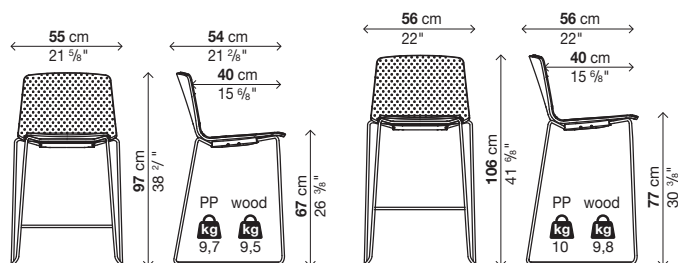

1 stool in each package

Optionals

Code	Price in EURO	Packs	Vol.³	Kg
20CAR03	Chair cart (steel with black lacquer)	1	0,12	19

front upholstery

fully covered

Stackable stool (L)

Stackable stool (L)

Rama fully covered Stool on slide frame