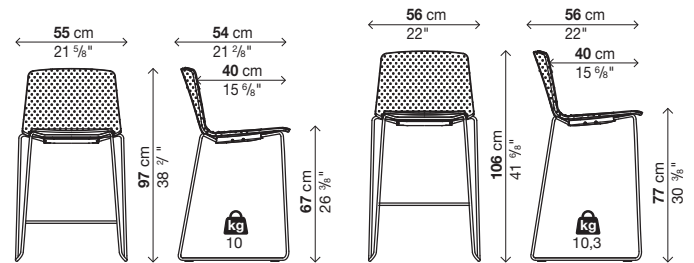

1 stool in each package

Optionals

Code	Price in EURO	Packs	Vol.³	Kg
20CAR03	Chair cart (steel with black lacquer)	1	0,12	19

front upholstery

fully covered

Stackable stool (L)

Stackable stool (L)

Rama fully covered Stool on slide frame