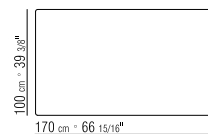

238K0

238K7

238K8

238K9