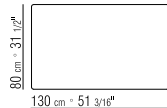

TOP IN THE FOLLOWING TYPES OF STONE:

LAVA STONE, PORPHYRY, PIETRA DEL CARDOSO, BEOLA ARGENTATA (SILVERY GREEN GNEISS)

COVER IN WATER-REPELLENT MATERIAL;

COVER IS UPON REQUEST, WITH UPCHARGE

238K0

238K1

238K4