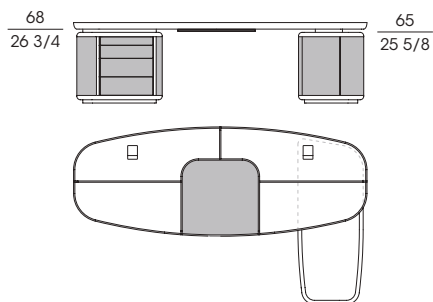

ACCESSORY

Modesty panel in curved plywood covered with saddle leather.

70030

Scrivania inserto centrale e cassettiere in cuoio, inserti in palissandro
Writing desk saddle leather central insert and chest of drawers, rosewood inserts
cm 270 x 100 x h 74
in 106 1/8 x 39 3/8 x h 29 1/8

70040

Scrivania inserto centrale e cassettiere in cuoio, inserti in cuoio
Writing desk saddle leather central insert and chest of drawers, saddle leather inserts
cm 270 x 100 x h 74
in 106 1/8 x 39 3/8 x h 29 1/8

70031

Scrivania con penisola destra inserto centrale e cassettiere in cuoio, inserti e penisola in palissandro
Writing desk with right worktop saddle leather central insert and chest of drawers, rosewood inserts and worktop
cm 270 x 162 x h 74
in 106 1/8 x 63 3/4 x h 29 1/8

70041

Scrivania con penisola destra inserto centrale e cassettiere in cuoio, inserti e penisola in cuoio
Writing desk with right worktop saddle leather central insert and chest of drawers, saddle leather inserts and worktop
cm 270 x 162 x h 74
in 106 1/8 x 63 3/4 x h 29 1/8