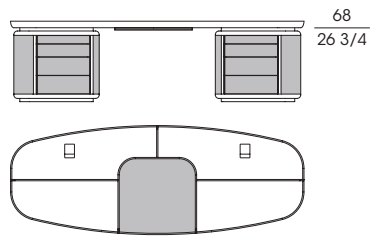

ACCESSORIO

Pannello di cortesia in multistrato curvo rivestito in cuoio.

Executive desk with two 4-drawer chests and one door with internal open compartments. The structure and the dividers of the top are in poplar plywood and solid maple (fin.98). The top is available completely in saddle leather or in indian rosewood with central insert in saddle leather. The top is equipped with two adaptors, placed on the left and on the right, each one predisposed for 1 schuko socket, 1 RJ45 socket and 1 high-speed USB socket.

The chests of drawers are in curved plywood covered with saddle leather, that have completely removable drawers with recessed sliding runners and silent system closing. A central sliding drawer is placed between the two chests of drawers and it is characterized by the presence of compartments inside, covered with saddle leather, for pens and paper. The profile of the base, the top inserts and the spacer between the chests of drawers and the top are painted in a bronze colour with natural effect.

It is possible to have left or right side worktop covered with saddle leather, made up of 4 drawers and two doors with internal open compartments. The top can have saddle leather or indian rosewood inserts.

ACCESSORY

Modesty panel in curved plywood covered with saddle leather.

70030

Scrivania inserto centrale e cassettiere in cuoio, inserti in palissandro
Writing desk saddle leather central insert and chest of drawers, rosewood inserts
cm 270 x 100 x h 74
in 106 1/8 x 39 3/8 x h 29 1/8