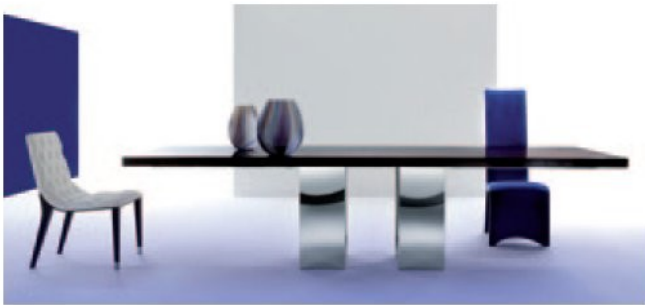

**9111T SOHO
Dining Table**

Top	Finish	Base & Finish
-----	--------	---------------

L 210 (+2X50 separate extension leaves) W 105 H 76
Base: L 95 W 48

Castagno	matte	Stainless Steel
Toscano	high gloss	
Ebony	matte / high gloss	
Eucalyptus	matte / high gloss	
Lacq. Black, White, Silk	high gloss	
Madagaskar	matte	
Walnut	matte	
Zulu	high gloss	

L 240 W 105 H 76 fixed
Base: L 95 W 48

Castagno	matte	Stainless Steel
Toscano	high gloss	
Ebony	matte / high gloss	
Eucalyptus	matte / high gloss	
Lacq. Black, White, Silk	high gloss	
Madagaskar	matte	
Walnut	matte	
Zulu	high gloss	

L 200 W 100 H 76 fixed
Base: L 95 W 48

Castagno	matte	Stainless Steel
Toscano	high gloss	
Ebony	matte / high gloss	
Eucalyptus	matte / high gloss	
Lacq. Black, White, Silk	high gloss	
Madagaskar	matte	
Walnut	matte	
Zulu	high gloss	