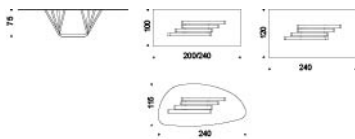

DOMINO

Design: Andrea Lucatello

DIMENSIONS

200x100x75h
240X100X75h
240X115X75h sag.
240X120X75h

DESCRIPTION

Table with base in solid Canaletto walnut wood or burned oak stained ashwood, mix walnut/oak or multicoloured open pore painting from oyster to graphite. Top with plates in clear or extra clear glass.