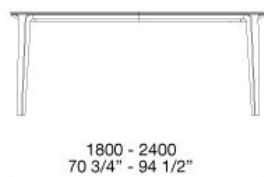

TAVOLO HENRY

THY285

740
29 1/4"

1080
42 1/2"

Glass top

THY240

740
29 1/4"

1080
42 1/2"

THY285V

740
29 1/4"

1080
42 1/2"

Wooden top and marble top
The arrows show the directin of the wooden grain

THY240V

740
29 1/4"

1080
42 1/2"

THY240A

740
29 1/4"

1000
39 1/4"

Extendable table close

740
29 1/4"

1000
39 1/4"

Extendable table open