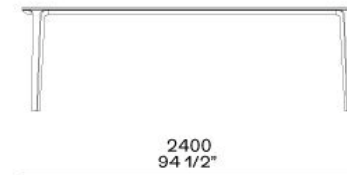

TAVOLO HENRY

THY285

740
29 1/4"

1080
42 1/2"

Glass top

THY240

740
29 1/4"

1080
42 1/2"

THY285V

740
29 1/4"

1080
42 1/2"

Wooden top and marble top
The arrows show the directin of the wooden grain

THY240V

740
29 1/4"

1080
42 1/2"

THY240A

740
29 1/4"

1000
39 1/4"

Extendable table close

740
29 1/4"

1000
39 1/4"

Extendable table open