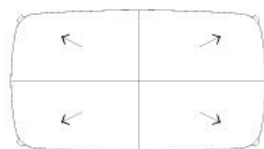

THY285V

740
29 1/4"

1080
42 1/2"

Wooden top and marble top
The arrows show the directin of the wooden grain

THY240V

740
29 1/4"

1080
42 1/2"

THY240A

740
29 1/4"

1000
39 1/4"

Extendable table close

740
29 1/4"

1000
39 1/4"

Extendable table open