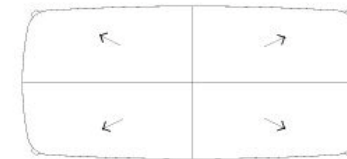

THY285V

740
29 1/4"

1080
42 1/2"

Wooden top and marble top
The arrows show the directin of the wooden grain

THY240V

740
29 1/4"

1080
42 1/2"

THY240A