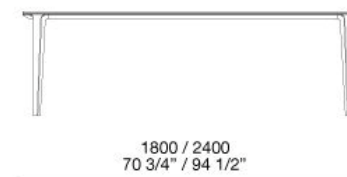

TAVOLO HENRY

THY285

740
29 1/4"

1080
42 1/2"

Glass top

THY240

740
29 1/4"

1080
42 1/2"

THY285V

740
29 1/4"

1080
42 1/2"

Wooden top and marble top
The arrows show the directin of the wooden grain

THY240V

740
29 1/4"

1080
42 1/2"

THY240A

740
29 1/4"

1000
39 1/4"

Extendable table close

740
29 1/4"

1000
39 1/4"

Extendable table open