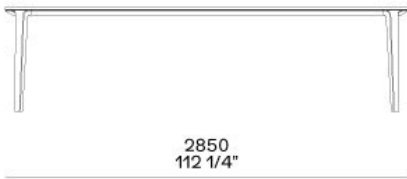

TAVOLO HENRY

THY285

740
29 1/4"

1080
42 1/2"

Glass top

THY240

740
29 1/4"

1080
42 1/2"

THY285V

740
29 1/4"

1080
42 1/2"

Wooden top and marble top
The arrows show the directin of the wooden grain

THY240V

740
29 1/4"

1080
42 1/2"

THY240A

740
29 1/4"

1000
39 1/4"

Extendable table close

740
29 1/4"

1000
39 1/4"

Extendable table open