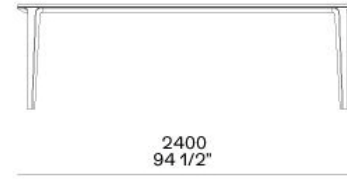

TAVOLO HENRY

THY285

740
29 1/4"

1080
42 1/2"

Glass top

THY240

740
29 1/4"

1080
42 1/2"

THY285V

740
29 1/4"

1080
42 1/2"

Wooden top and marble top
The arrows show the directin of the wooden grain

THY240V

740
29 1/4"

1080
42 1/2"

THY240A

740
29 1/4"

1000
39 1/4"

Extendable table close

740
29 1/4"

1000
39 1/4"

Extendable table open