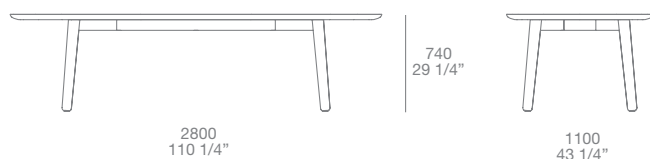

Dimensioni:

Mad Dining Table

design Marcel Wanders, 2015

After the success of Mad Chair, presented in 2013, the collection has been enlarged with numerous elements: high and low armchairs, chaise longues, chairs, tables and occasional tables, all with large, soft dimensions, lightened by slender feet. They have a big personality and a striking decorative presence. The expression of aesthetic and functional research that ensures an increasingly complete solution for interpreting contemporary living.

Dimensions: