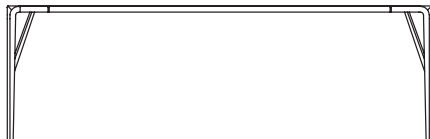

MILANO Table

Designer: SBGA | Blengini Ghirardelli
Year: 2019

DESCRIPTION

Milano collection table. Metal structure in brushed nickel, wooden top gloss polyester finish dark brown color lacquered. Leather applications. More wooden finishes and leathers are available in our samples books.

DRAWINGS

measures in cm and inch

240
94 1/2

100
39 3/8

76
29 59/64

100
39 3/8