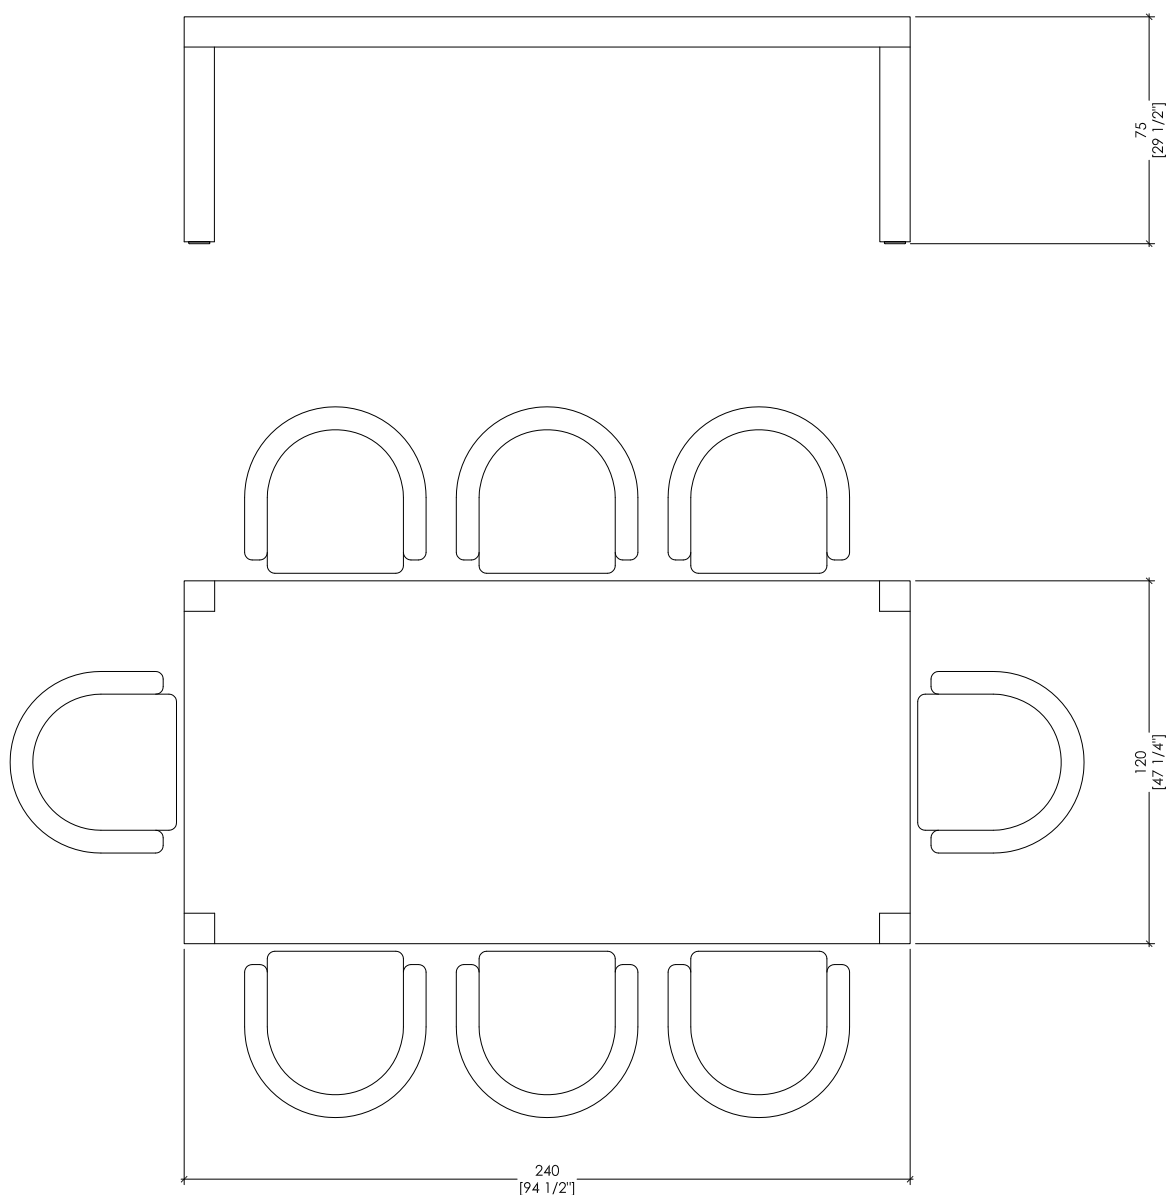

TAVOLO ML 52

“Sculture” Collection design Leone & Mazzari

BEDIF
FEREN
TBEUN
IQUE