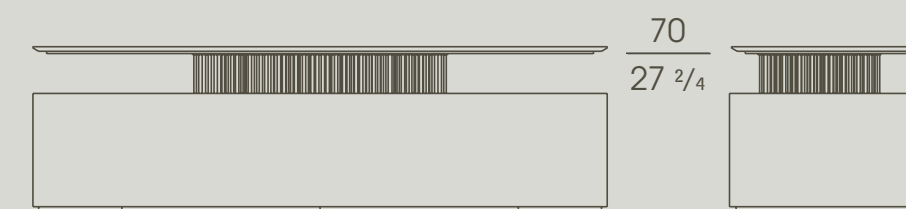

71205

Scrivania in noce canaletto con piano in noce canaletto e inserto in pelle.

Canaletto walnut desk with Canaletto walnut top and leather insert

cm 252 x 92 x h 74

in 99 1/4 x 36 1/4 x h 29 1/4